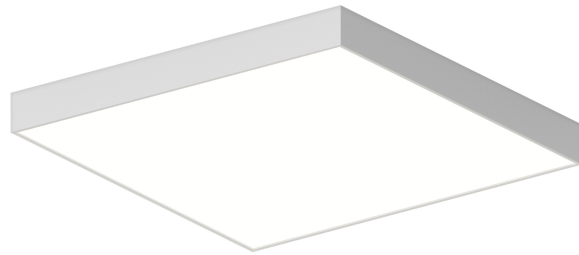

PI

3977.03-35

A family of geometric chandeliers and flush mounts, Pi includes pared-down circular and square profiles that emit atmospheric light in an unobtrusive, utilitarian way. In the chandelier version, the large block shapes are available with both open and closed silhouettes. In multiple sizes and finishes of Satin White, Bright Satin Aluminum, and Satin Black, this family provides sleek contemporary lighting for expansive spaces.

FINISHES

Satin White

DIMENSIONS / SPECS

Height: 4"

Width/Diameter: 24"

Length: 24"

Canopy/Backplate: 1.5"

Product Weight: 24.2lb

Canopy/Backplate Shape: Round

Sloped Ceiling Compatible: No

Living Finish: No

Uplight Only: No

Shade 1: Metal

Shade 1 Finish: Satin White

ELECTRICAL

Bulb 1

Bulb Included: N/A

Socket: Integrated LED

Bulb Type: LED

Max Wattage: 53

Bulb Quantity: 1

Dimmer Type: ELV, TRIAC, 0-10 VOLT

Gem Box Required (2"x3"): No

Dark Sky: No

CRI: 90

Color Temp.: 3500k

Lumens: 4780

Title 24: No

Field Serviceable: No

Initial Lumens: 7000

IP Rating: N/A

SHIPPING

Carton 1: 27" x 27" x 7"

Carton 1 Weight: 28lb

Shipping Method: Ground

Country of Origin: