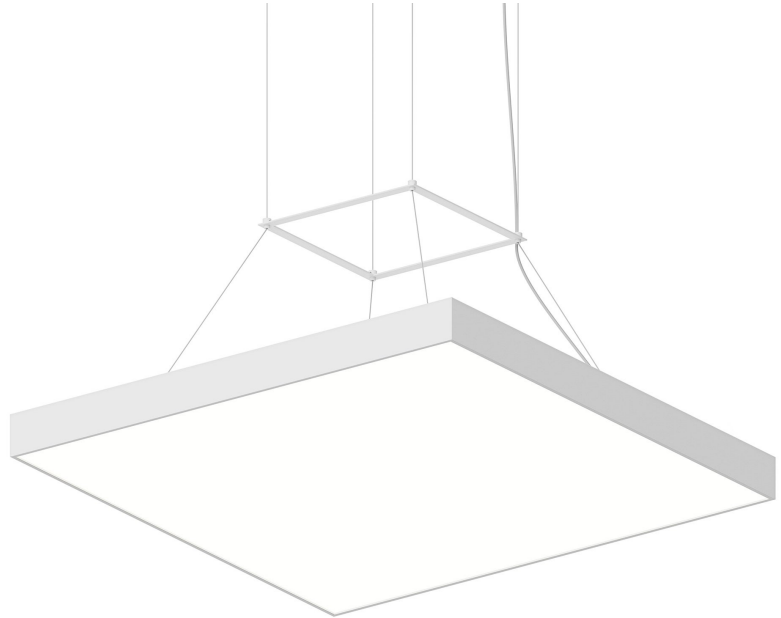

PI

3974.03

A family of geometric chandeliers and flush mounts, Pi includes pared-down circular and square profiles that emit atmospheric light in an unobtrusive, utilitarian way. In the chandelier version, the large block shapes are available with both open and closed silhouettes. In multiple sizes and finishes of Satin White, Bright Satin Aluminum, and Satin Black, this family provides sleek contemporary lighting for expansive spaces.

FINISHES

Satin White

DIMENSIONS / SPECS

Height: 2.5"

Width/Diameter: 30"

Length: 30"

Minimum Height: 13"

Maximum Height: 240"

Canopy/Backplate: 1.75"

Hanging Type: 20' Adjustable Cable

Product Weight: 33lb

Canopy/Backplate Shape: Round

Sloped Ceiling Compatible: Yes

Living Finish: No

Uplight Only: No

Shade 1: Metal

Shade 1 Finish: Satin White

ELECTRICAL

Bulb 1

Bulb Included: N/A

Socket: Integrated LED

Bulb Type: LED

Max Wattage: 72

Bulb Quantity: 1

Wire Length: 240"

Cord Type: AIRCRAFT CABLE

Dimmer Type: ELV, TRIAC, 0-10 VOLT

Gem Box Required (2"x3"): No

Dark Sky: No

CRI: 90

Color Temp.: 3000k

Lumens: 5950

Title 24: No

Field Serviceable: No

Initial Lumens: 8700

IP Rating: N/A

SHIPPING

Carton 1: 36" x 36" x 8"

Carton 1 Weight: 38lb

Shipping Method: Ground

Country of Origin: