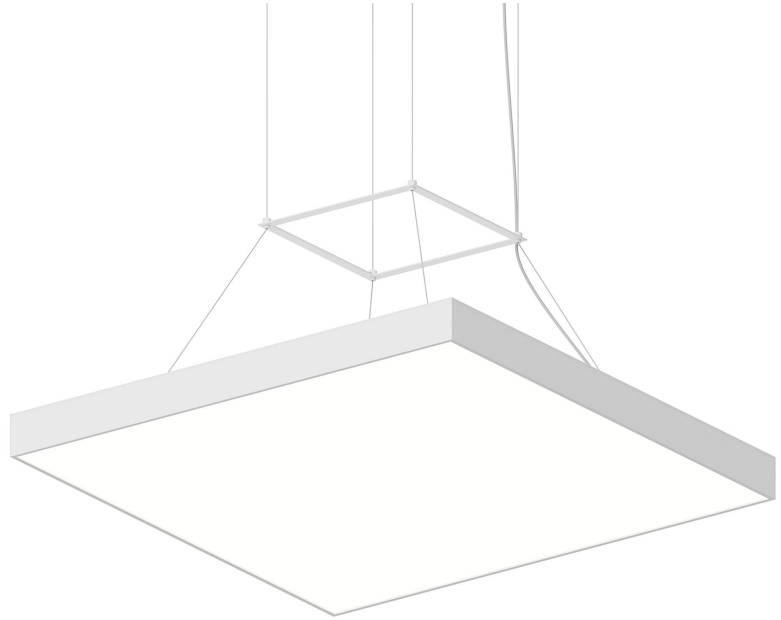

PI

3974.03-35

A family of geometric chandeliers and flush mounts, Pi includes pared-down circular and square profiles that emit atmospheric light in an unobtrusive, utilitarian way. In the chandelier version, the large block shapes are available with both open and closed silhouettes. In multiple sizes and finishes of Satin White, Bright Satin Aluminum, and Satin Black, this family provides sleek contemporary lighting for expansive spaces.

FINISHES

Satin White

DIMENSIONS / SPECS

Height: 2.5"
Width/Diameter: 30"
Length: 30"
Minimum Height: 13"
Maximum Height: 240"
Canopy/Backplate: 1.75"
Hanging Type: 20' Adjustable Cable
Product Weight: 33lb
Canopy/Backplate Shape: Round
Sloped Ceiling Compatible: Yes
Living Finish: No
Uplight Only: No

Shade 1: Metal
Shade 1 Finish: Satin White

ELECTRICAL

Bulb 1
Bulb Included: N/A
Socket: Integrated LED
Bulb Type: LED
Max Wattage: 72
Bulb Quantity: 1
Wire Length: 240"
Cord Type: AIRCRAFT CABLE
Dimmer Type: ELV, TRIAC, 0-10 VOLT
Gem Box Required (2"x3"): No
Dark Sky: No
CRI: 90
Color Temp.: 3500k
Lumens: 6600
Title 24: No
Field Serviceable: No
Initial Lumens: 9700
IP Rating: N/A