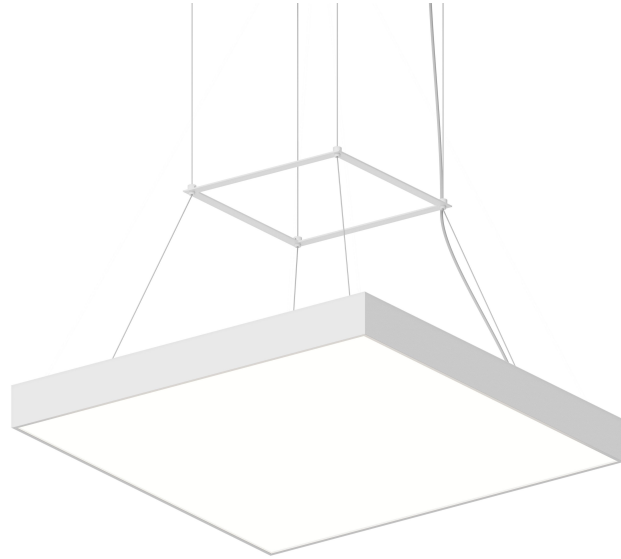

PI

3973.03

A family of geometric chandeliers and flush mounts, Pi includes pared-down circular and square profiles that emit atmospheric light in an unobtrusive, utilitarian way. In the chandelier version, the large block shapes are available with both open and closed silhouettes. In multiple sizes and finishes of Satin White, Bright Satin Aluminum, and Satin Black, this family provides sleek contemporary lighting for expansive spaces.

FINISHES

Satin White

DIMENSIONS / SPECS

Height: 2.5"
Width/Diameter: 24"
Length: 24"
Minimum Height: 11"
Maximum Height: 240"
Canopy/Backplate: 1.75"
Hanging Type: 20' Adjustable Cable
Product Weight: 22lb
Canopy/Backplate Shape: Round
Sloped Ceiling Compatible: Yes
Living Finish: No
Uplight Only: No

Shade 1: Metal
Shade 1 Finish: Satin White

ELECTRICAL

Bulb 1
Bulb Included: N/A
Socket: Integrated LED
Bulb Type: LED
Max Wattage: 53
Bulb Quantity: 1
Wire Length: 240"
Cord Type: AIRCRAFT CABLE
Dimmer Type: ELV, TRIAC, 0-10 VOLT
Gem Box Required (2"x3"): No
Dark Sky: No
CRI: 90
Color Temp.: 3000k
Lumens: 4380
Title 24: No
Field Serviceable: No
Initial Lumens: 6400
IP Rating: N/A