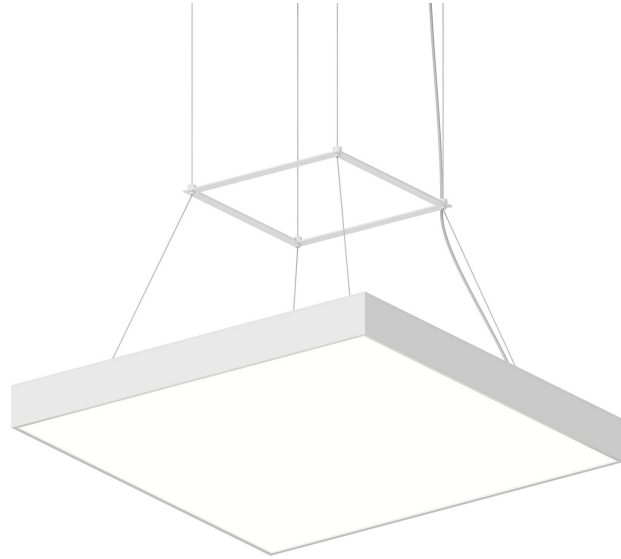

PI

3973.03-35

A family of geometric chandeliers and flush mounts, Pi includes pared-down circular and square profiles that emit atmospheric light in an unobtrusive, utilitarian way. In the chandelier version, the large block shapes are available with both open and closed silhouettes. In multiple sizes and finishes of Satin White, Bright Satin Aluminum, and Satin Black, this family provides sleek contemporary lighting for expansive spaces.

FINISHES

Satin White

DIMENSIONS / SPECS

Height: 2.5"
Width/Diameter: 24"
Length: 24"
Minimum Height: 11"
Maximum Height: 240"
Canopy/Backplate: 1.75"
Hanging Type: 20' Adjustable Cable
Product Weight: 22lb
Canopy/Backplate Shape: Round
Sloped Ceiling Compatible: Yes
Living Finish: No
Uplight Only: No

Shade 1: Metal
Shade 1 Finish: Satin White

ELECTRICAL

Bulb 1
Bulb Included: N/A
Socket: Integrated LED
Bulb Type: LED
Max Wattage: 53
Bulb Quantity: 1
Wire Length: 240"
Cord Type: AIRCRAFT CABLE
Dimmer Type: ELV, TRIAC, 0-10 VOLT
Gem Box Required (2"x3"): No
Dark Sky: No
CRI: 90
Color Temp.: 3500k
Lumens: 4780
Title 24: No
Field Serviceable: No
Initial Lumens: 7000
IP Rating: N/A