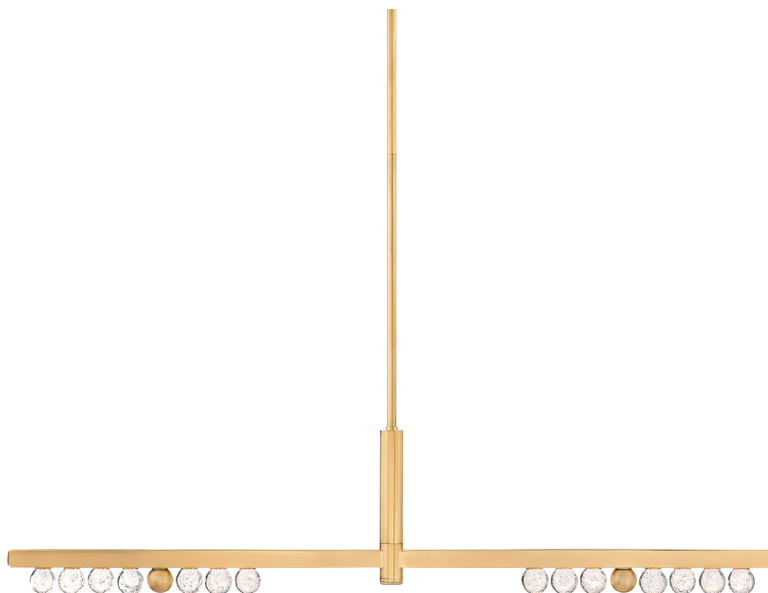

ANNECY

382-51-VB

Bright and balanced, the crystal glass orbs of Annecy recall the glamor of an old Hollywood vanity mirror. Lined in a row on a slender Vintage Brass frame, the LED-lit orbs shine brightly over modern interiors. Available as a sconce or chandelier in two sizes, Annecy illuminates a large space with finesse.

FINISHES

VINTAGE BRASS (VB)

Coastal Suitable Finish (EPM): No

DIMENSIONS

Height: 11"

Width/Diameter: 6.25"

Length: 50.5"

Minimum Height: 17.75"

Maximum Height: 59.75"

Canopy/Backplate: 6.25"

Product Weight: 14.73lb

Canopy/Backplate Shape: Round

Sloped Ceiling Compatible: No

Living Finish: Yes

Uplight Only: No

Shade

Shade 1: Crystal

Shade 1 Finish: Clear

Shade 1 Top Width: 1.75"

Shade 1 Height: 1.75"

Shade 2 Finish: Vintage Brass

Shade 2 Top Width: 1.75"

ELECTRICAL

Bulb 1