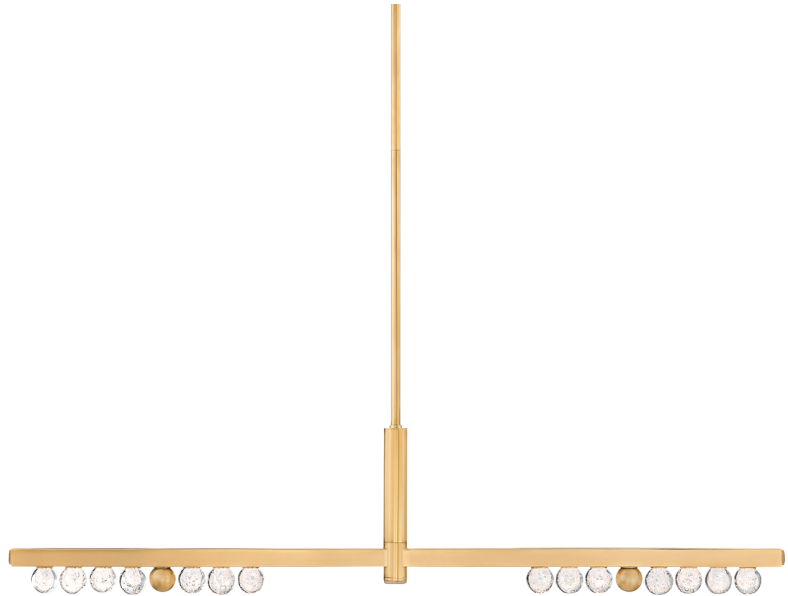

ANNECY

382-51-VB

Bright and balanced, the crystal glass orbs of Anancy recall the glamor of an old Hollywood vanity mirror. Lined in a row on a slender Vintage Brass frame, the LED-lit orbs shine brightly over modern interiors. Available as a sconce or chandelier in two sizes, Anancy illuminates a large space with finesse.

FINISHES

Vintage Brass (VB)

DIMENSIONS

Height: 11"

Width/Diameter: 6.25"

Length: 50.5"

Minimum Height: 17.75"

Maximum Height: 59.75"

Canopy/Backplate: 6.25"

Hanging Type:

Product Weight: 14.73lb

GLASS

Attachment:

Glass 1: Crystal

Glass 2:

LAMPING

Bulb 1

Socket: Integrated LED

Bulb: LED • 2 • 28 Watt Max

Voltage: 120V TO 277V

UL Rating: ETL Damp

CRI: 90

Color Temp.: 2700k

Lumens: 550