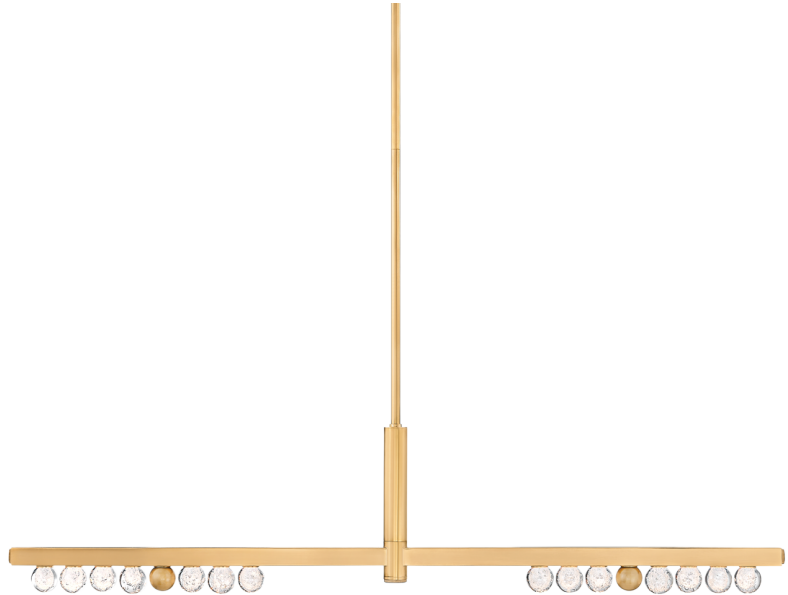

# ANNECY

382-51-VB

Bright and balanced, the crystal glass orbs of Anancy recall the glamor of an old Hollywood vanity mirror. Lined in a row on a slender Vintage Brass frame, the LED-lit orbs shine brightly over modern interiors. Available as a sconce or chandelier in two sizes, Anancy illuminates a large space with finesse.

## DIMENSIONS

Height: 11"

Width/Diameter: 6.25"

Length: 50.5"

Minimum Height: 17.75"

Maximum Height: 59.75"

Canopy/Backplate: 6.25"

Hanging Type:

Product Weight: 14.73lb

## GLASS

Attachment:

Glass 1: Crystal

Glass 2: