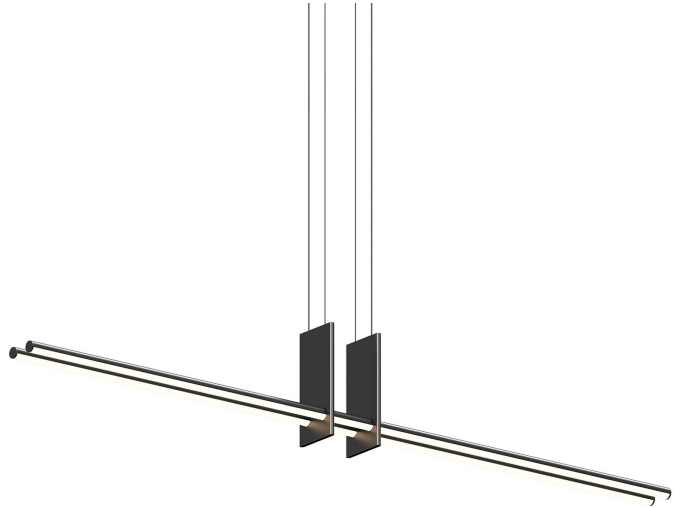

FINO DUO

3779.25

Building on the minimally scaled LED Fino Pendant, Fino Duo signals graphic architectural presence with pairs of interconnected LED Fino metal bars. Ultra-thin and minimally scaled, these slender bars deliver powerful light symmetrically along a linear path. Fino Duo Pendants are ideal above a kitchen island or long table, including dining spaces, conference rooms, and bars. A may be ordered in conjunction with multiple Fino Pendants, to seamlessly connect multiple pendants together for larger spaces.

FINISHES

SATIN BLACK

DIMENSIONS

Height: 8.75"
Width/Diameter: 60"
Length: 5"
Minimum Height: 11"
Maximum Height: 251"
Canopy/Backplate: 8.5"
Hanging Type: 20' Adjustable Cord/Cable
Product Weight: 11.2lb
Canopy/Backplate Shape: Round
Sloped Ceiling Compatible: No
Living Finish: No
Uplight Only: No

Shade

Shade 1: Acrylic
Shade 1 Finish: White
Shade 1 Top Width: 59.5"
Shade 1 Height: 1"

ELECTRICAL

Bulb 1

Bulb Included: N/A
Socket: Integrated LED
Bulb Type: LED
Max Wattage: 30
Bulb Quantity: 2
Wire Length: 240"
Cord Type: COAX CORD/AIRCRAFT CABLE
Dimmer Type: ELV, TRIAC, 0-10 VOLT
Gem Box Required (2"x3"): No
Dark Sky: No
CRI: 90
Color Temp.: 3000k
Lumens: 3900
Title 24: No
Field Serviceable: No
Initial Lumens: 7320
IP Rating: N/A