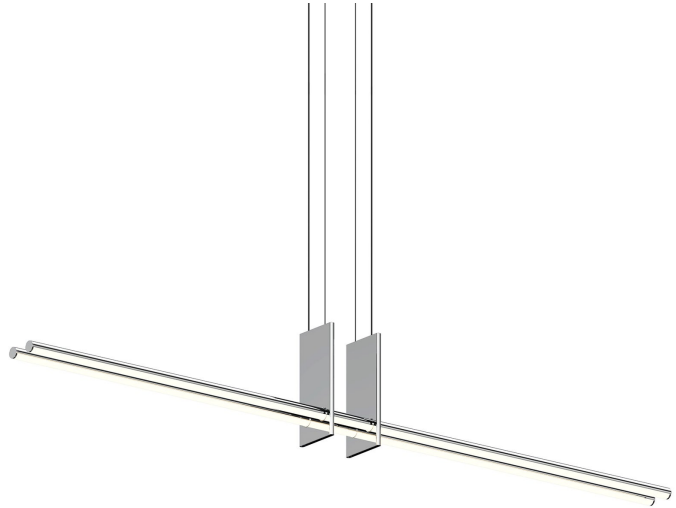

FINO DUO

3779.01

Building on the minimally scaled LED Fino Pendant, Fino Duo signals graphic architectural presence with pairs of interconnected LED Fino metal bars. Ultra-thin and minimally scaled, these slender bars deliver powerful light symmetrically along a linear path. Fino Duo Pendants are ideal above a kitchen island or long table, including dining spaces, conference rooms, and bars. A may be ordered in conjunction with multiple Fino Pendants, to seamlessly connect multiple pendants together for larger spaces.

FINISHES

POLISHED CHROME

DIMENSIONS

Height: 8.75"
Width/Diameter: 60"
Length: 5"
Minimum Height: 11"
Maximum Height: 251"
Canopy/Backplate: 8.5"
Hanging Type: 20' Adjustable Cord/Cable
Product Weight: 11.2lb
Canopy/Backplate Shape: Round
Sloped Ceiling Compatible: No
Living Finish: No
Uplight Only: No

Shade

Shade 1: Acrylic
Shade 1 Finish: White
Shade 1 Top Width: 59.5"
Shade 1 Height: 1"

ELECTRICAL

Bulb 1

Bulb Included: N/A
Socket: Integrated LED
Bulb Type: LED
Max Wattage: 30
Bulb Quantity: 2
Wire Length: 240"
Cord Type: COAX CORD/AIRCRAFT CABLE
Dimmer Type: ELV, TRIAC, 0-10 VOLT
Gem Box Required (2"x3"): No
Dark Sky: No
CRI: 90
Color Temp.: 3000k
Lumens: 3900
Title 24: No
Field Serviceable: No
Initial Lumens: 7320
IP Rating: N/A