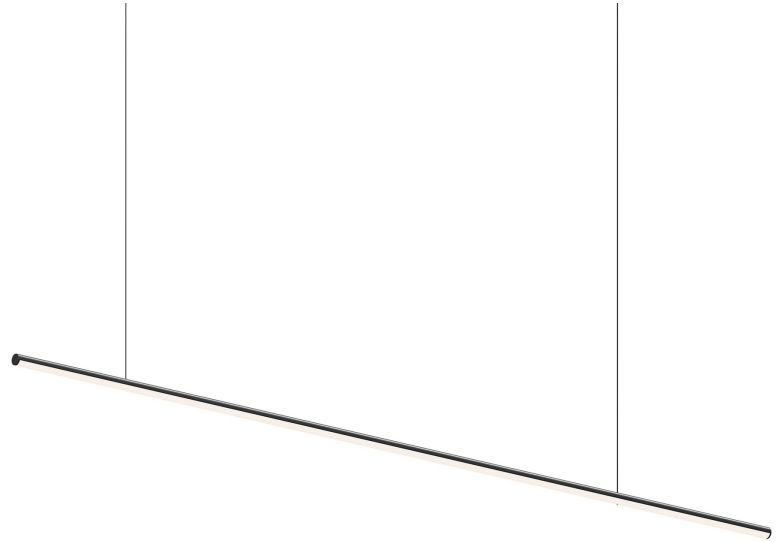

FINO™

3778.25

Ultra-thin and minimally scaled, the Fino™ family is polished everyday lighting at its best. The slender LED tube in each chandelier and sconce emits illumination as a single, uninterrupted line. An attractive and discreet alternative to recessed lighting, the slim profile of Fino™ appears almost weightless. Available in five sizes as a chandelier and a bath and vanity sconce, Fino™ integrates into any design scheme with ease. Finish options vary by fixture and include Polished Chrome, Satin Black, Satin Chrome, and Satin White.

FINISHES

SATIN BLACK

DIMENSIONS

Height: 0.75"
Width/Diameter: 70"
Length: 0.75"
Minimum Height: 3"
Maximum Height: 240"
Canopy/Backplate: 5"
Hanging Type: 20' Adjustable Cord/Cable
Canopy/Backplate Shape: Round
Sloped Ceiling Compatible: No
Living Finish: No
Uplight Only: No

Shade

Shade 1: Acrylic
Shade 1 Finish: White
Shade 1 Top Width: 69.75"
Shade 1 Height: 0.25"

ELECTRICAL

Bulb 1

Bulb Included: N/A
Socket: Integrated LED
Bulb Type: LED
Max Wattage: 37
Bulb Quantity: 1
Wire Length: 240"
Cord Type: COAX CORD/AIRCRAFT CABLE
Dimmer Type: ELV, TRIAC, 0-10 VOLT
Gem Box Required (2"x3"): No
Dark Sky: No
CRI: 90
Color Temp.: 3000k
Lumens: 1825
Title 24: No
Field Serviceable: No
Initial Lumens: 3400
IP Rating: N/A