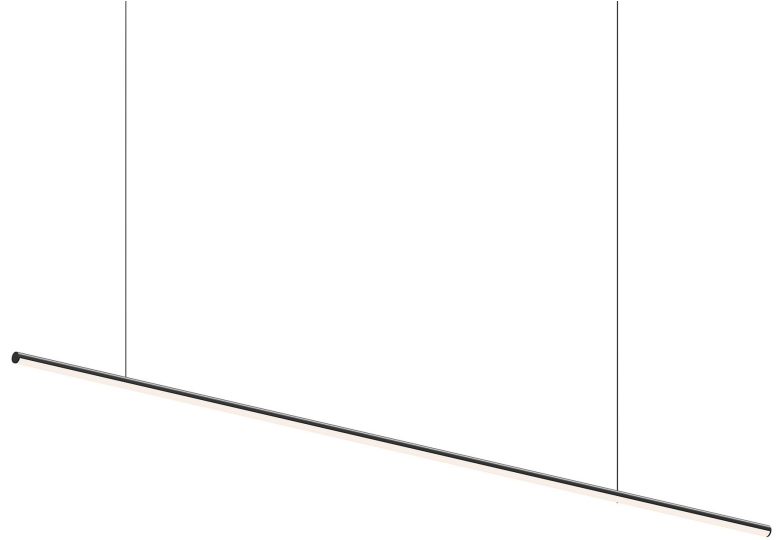

FINO™

3778.25-35

Ultra-thin and minimally scaled, the Fino™ family is polished everyday lighting at its best. The slender LED tube in each chandelier and sconce emits illumination as a single, uninterrupted line. An attractive and discreet alternative to recessed lighting, the slim profile of Fino™ appears almost weightless. Available in five sizes as a chandelier and a bath and vanity sconce, Fino™ integrates into any design scheme with ease. Finish options vary by fixture and include Polished Chrome, Satin Black, Satin Chrome, and Satin White.

FINISHES

SATIN BLACK

DIMENSIONS

Height: 0.75"
Width/Diameter: 70"
Length: 0.75"
Minimum Height: 3"
Maximum Height: 240"
Canopy/Backplate: 5"
Hanging Type: 20' Adjustable Cord/Cable
Canopy/Backplate Shape: Round
Sloped Ceiling Compatible: No
Living Finish: No
Uplight Only: No

Shade

Shade 1: Acrylic
Shade 1 Finish: White
Shade 1 Top Width: 69.75"
Shade 1 Height: 0.25"

ELECTRICAL

Bulb 1

Bulb Included: N/A
Socket: Integrated LED
Bulb Type: LED
Max Wattage: 37
Bulb Quantity: 1
Wire Length: 240"
Cord Type: COAX CORD/AIRCRAFT CABLE
Dimmer Type: ELV, TRIAC, 0-10 VOLT
Gem Box Required (2"x3"): No
Dark Sky: No
CRI: 90
Color Temp.: 3500k
Lumens: 2000
Title 24: No
Field Serviceable: No
Initial Lumens: 3725
IP Rating: N/A