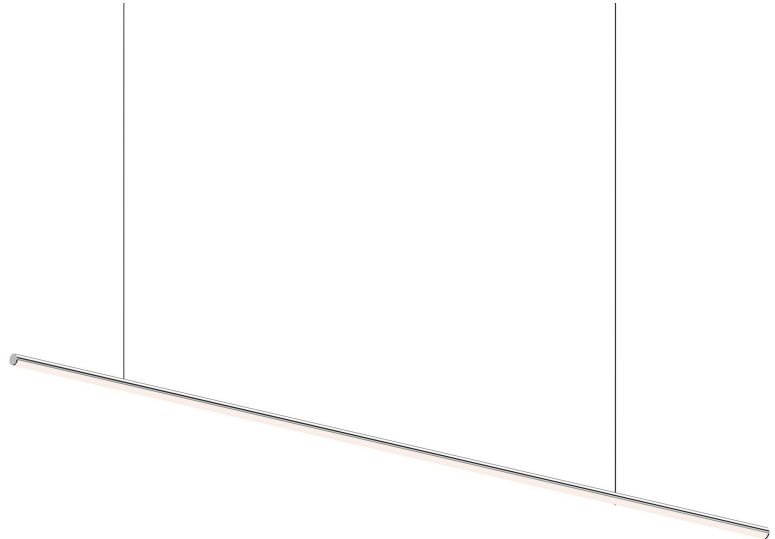

FINO™

3778.01

Ultra-thin and minimally scaled, the Fino™ family is polished everyday lighting at its best. The slender LED tube in each chandelier and sconce emits illumination as a single, uninterrupted line. An attractive and discreet alternative to recessed lighting, the slim profile of Fino™ appears almost weightless. Available in five sizes as a chandelier and a bath and vanity sconce, Fino™ integrates into any design scheme with ease. Finish options vary by fixture and include Polished Chrome, Satin Black, Satin Chrome, and Satin White.

FINISHES

POLISHED CHROME

DIMENSIONS

Height: 0.75"
Width/Diameter: 70"
Length: 0.75"
Minimum Height: 3"
Maximum Height: 240"
Canopy/Backplate: 5"
Hanging Type: 20' Adjustable Cord/Cable
Canopy/Backplate Shape: Round
Sloped Ceiling Compatible: No
Living Finish: No
Uplight Only: No

Shade

Shade 1: Acrylic
Shade 1 Finish: White
Shade 1 Top Width: 69.75"
Shade 1 Height: 0.25"

ELECTRICAL

Bulb 1

Bulb Included: N/A
Socket: Integrated LED
Bulb Type: LED
Max Wattage: 37
Bulb Quantity: 1
Wire Length: 240"
Cord Type: COAX CORD/AIRCRAFT CABLE
Dimmer Type: ELV, TRIAC, 0-10 VOLT
Gem Box Required (2"x3"): No
Dark Sky: No
CRI: 90
Color Temp.: 3000k
Lumens: 1825
Title 24: No
Field Serviceable: No
Initial Lumens: 3400
IP Rating: N/A

SHIPPING

Carton 1: 75" x 6" x 6"
Carton 1 Weight: 7lb
Shipping Method: Ground
Country of Origin: