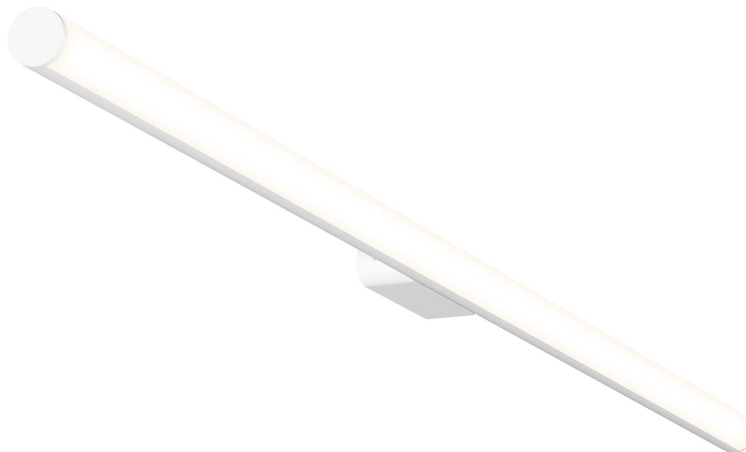

FINO™

3773.03-35

Ultra-thin and minimally scaled, the Fino™ family is polished everyday lighting at its best. The slender LED tube in each chandelier and sconce emits illumination as a single, uninterrupted line. An attractive and discreet alternative to recessed lighting, the slim profile of Fino™ appears almost weightless. Available in five sizes as a chandelier and a bath and vanity sconce, Fino™ integrates into any design scheme with ease. Finish options vary by fixture and include Polished Chrome, Satin Black, Satin Chrome, and Satin White.

FINISHES

Satin White

DIMENSIONS

Height: 0.75"
Width/Diameter: 32"
Canopy/Backplate: 0.5"
Extension: 1.5"
Sloped Ceiling Compatible: No
Living Finish: No
Uplight Only: No

Shade

Shade 1: Acrylic
Shade 1 Finish: White
Shade 1 Top Length: 0.25"
Shade 1 Top Width: 31.75"
Shade 1 Bottom L/W: 0.25" / 0"
Shade 1 Height: 0.75"

ELECTRICAL

Bulb 1

Bulb Included: N/A
Socket: Integrated LED
Bulb Type: LED
Max Wattage: 17
Bulb Quantity: 1
Dimmer Type: ELV, TRIAC
Gem Box Required (2"x3"): No
Dark Sky: No
CRI: 90
Color Temp.: 3500k
Lumens: 1700
Title 24: No
Field Serviceable: No
Initial Lumens: 1110
IP Rating: N/A