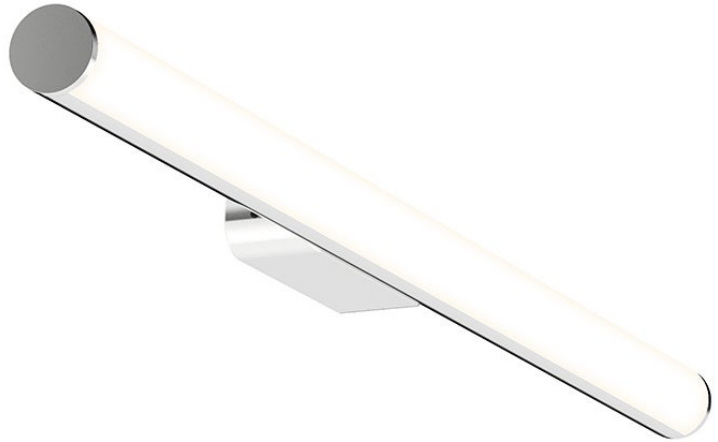

# FINO™

3771.23

Ultra-thin and minimally scaled, the Fino™ family is polished everyday lighting at its best. The slender LED tube in each chandelier and sconce emits illumination as a single, uninterrupted line. An attractive and discreet alternative to recessed lighting, the slim profile of Fino™ appears almost weightless. Available in five sizes as a chandelier and a bath and vanity sconce, Fino™ integrates into any design scheme with ease. Finish options vary by fixture and include Polished Chrome, Satin Black, Satin Chrome, and Satin White.

## FINISHES

Satin Chrome

## DIMENSIONS

Height: 0.75"  
Width/Diameter: 18"  
Canopy/Backplate: 0.5"  
Extension: 1.5"  
Sloped Ceiling Compatible: No  
Living Finish: No  
Uplight Only: No

## Shade

Shade 1: Acrylic  
Shade 1 Finish: White  
Shade 1 Top Length: 0.25"  
Shade 1 Top Width: 17.75"  
Shade 1 Bottom L/W: 0.25" / 0"  
Shade 1 Height: 0.75"