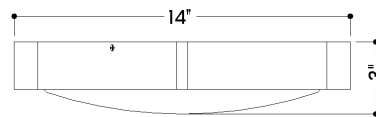

ANSONIA

377-14-VB

Exploring the beauty of mixed materiality, seeded Sprite Glass discs are displayed like precious gems within a polished Vintage Brass setting. While the bubbled texture of the glass embodies an underwater quality, the brass encasing serves as a steadfast anchor. Steeped in sophistication, Ansonia is available as a sconce in two sizes or a ceiling flush mount.

FINISHES

VINTAGE BRASS

DIMENSIONS

Height: 3"
Width/Diameter: 14"
Canopy/Backplate: 12"
Product Weight: 9.75lb
Canopy/Backplate Shape: Round
Sloped Ceiling Compatible: No
Living Finish: Yes
Uplight Only: No

Shade

Shade 1: Glass
Shade 1 Finish: Clear Seeded
Shade 1 Top Width: 11.75"
Shade 1 Height: 1.5"

ELECTRICAL

Bulb 1

Bulb Included: N/A
Socket: Integrated LED
Bulb Type: LED
Max Wattage: 12
Bulb Quantity: 1
Wire Length: 7"
Dimmer Type: TRIAC
Gem Box Required (2"x3"): No
Dark Sky: No
CRI: 90
Color Temp.: 2700k
Lumens: 575
Title 24: No
Field Serviceable: No

FRONT