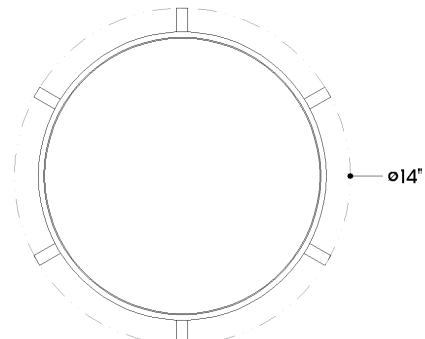

ANSONIA

377-14-VB

Exploring the beauty of mixed materiality, seeded Sprite Glass discs are displayed like precious gems within a polished Vintage Brass setting. While the bubbled texture of the glass embodies an underwater quality, the brass encasing serves as a steadfast anchor. Steeped in sophistication, Ansonia is available as a sconce in two sizes or a ceiling flush mount.

FINISHES

VINTAGE BRASS

DIMENSIONS

Height: 3"
Width/Diameter: 14"
Canopy/Backplate: 12"
Product Weight: 9.75lb
Canopy/Backplate Shape: Round
Sloped Ceiling Compatible: No
Living Finish: Yes
Uplight Only: No

Shade

Shade 1: Glass
Shade 1 Finish: Clear Seeded
Shade 1 Top Width: 11.75"
Shade 1 Height: 1.5"

ELECTRICAL

Bulb 1

Bulb Included: N/A
Socket: Integrated LED
Bulb Type: LED
Max Wattage: 12
Bulb Quantity: 1
Wire Length: 7"
Dimmer Type: TRIAC
Gem Box Required (2"x3"): No
Dark Sky: No
CRI: 90
Color Temp.: 2700k
Lumens: 575
Title 24: No
Field Serviceable: No

BOTTOM

SHIPPING

Carton 1: 19" x 19" x 7"
Carton 1 Weight: 12lb
Shipping Method: Ground
Country of Origin: VN