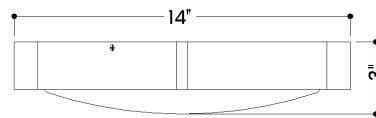

SHIPPING

Carton 1: 19" x 19" x 7"

Carton 1 Weight: 12lb

Shipping Method: Ground

Country of Origin: VN

FRONT