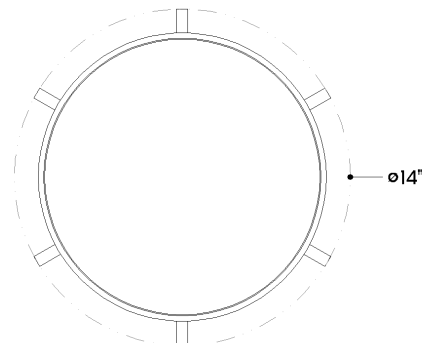

## DIMENSIONS

Height: 3"

Width/Diameter: 14"

Canopy/Backplate: 12"

Product Weight: 9.75lb

Canopy/Backplate Shape: Round

Sloped Ceiling Compatible: No

Living Finish: Yes

## Shade

Shade 1: Glass

Shade 1 Finish: Clear Seeded

Shade 1 Top Width: 11.75"

Shade 1 Height: 1.5"

## SHIPPING

Carton 1: 19" x 19" x 7"

Carton 1 Weight: 12lb

Shipping Method: Ground

Country of Origin: VN

FRONT

BOTTOM