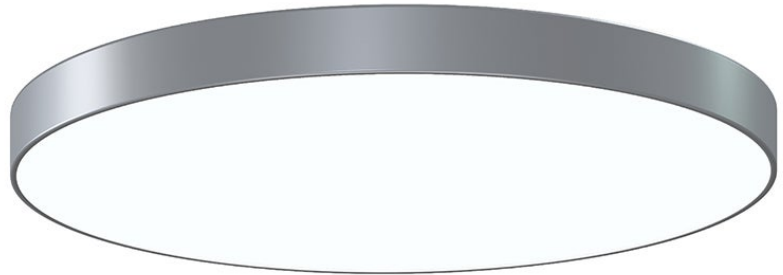

# PI

3748.16

A family of geometric chandeliers and flush mounts, Pi includes pared-down circular and square profiles that emit atmospheric light in an unobtrusive, utilitarian way. In the chandelier version, the large block shapes are available with both open and closed silhouettes. In multiple sizes and finishes of Satin White, Bright Satin Aluminum, and Satin Black, this family provides sleek contemporary lighting for expansive spaces.

## FINISHES

Bright Satin Aluminum

## DIMENSIONS / SPECS

Height: 4"

Width/Diameter: 29.5"

Canopy/Backplate: 23.5"

Product Weight: 30lb

Canopy/Backplate Shape: Round

Sloped Ceiling Compatible: No

Living Finish: No

Uplight Only: No

Shade 1: Metal

Shade 1 Finish: Bright Satin Aluminum

Shade 2: Diffuser

Shade 2 Finish: White