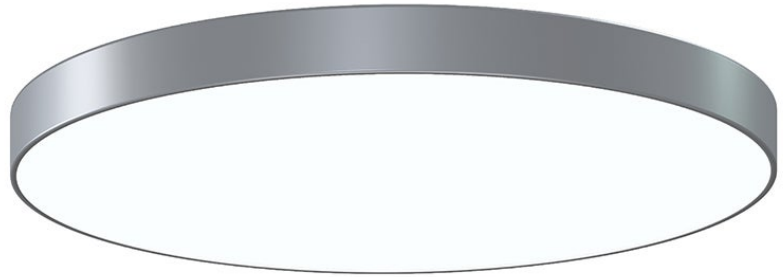

PI

3748.16-35

A family of geometric chandeliers and flush mounts, Pi includes pared-down circular and square profiles that emit atmospheric light in an unobtrusive, utilitarian way. In the chandelier version, the large block shapes are available with both open and closed silhouettes. In multiple sizes and finishes of Satin White, Bright Satin Aluminum, and Satin Black, this family provides sleek contemporary lighting for expansive spaces.

FINISHES

Bright Satin Aluminum

DIMENSIONS / SPECS

Height: 4"

Width/Diameter: 29.5"

Canopy/Backplate: 23.5"

Product Weight: 30lb

Canopy/Backplate Shape: Round

Sloped Ceiling Compatible: No

Living Finish: No

Uplight Only: No

Shade 1: Metal

Shade 1 Finish: Bright Satin Aluminum

Shade 2: Diffuser

Shade 2 Finish: White

ELECTRICAL

Bulb 1

Bulb Included: N/A

Socket: Integrated LED

Bulb Type: LED

Max Wattage: 72

Bulb Quantity: 1

Gem Box Required (2"x3"): No

Dark Sky: No

CRI: 90

Color Temp.: 3500k

Lumens: 6600

Title 24: No

Field Serviceable: No

Initial Lumens: 9700

IP Rating: N/A

SHIPPING

Carton 1: 33" x 33" x 7"

Carton 1 Weight: 33lb

Shipping Method: Ground

Country of Origin: