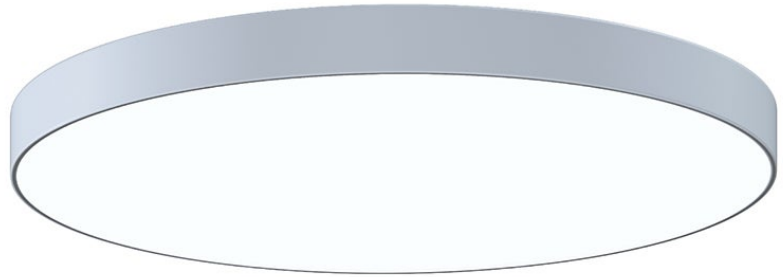

PI

3748.03

A family of geometric chandeliers and flush mounts, Pi includes pared-down circular and square profiles that emit atmospheric light in an unobtrusive, utilitarian way. In the chandelier version, the large block shapes are available with both open and closed silhouettes. In multiple sizes and finishes of Satin White, Bright Satin Aluminum, and Satin Black, this family provides sleek contemporary lighting for expansive spaces.

FINISHES

Satin White

DIMENSIONS / SPECS

Height: 4"
Width/Diameter: 29.5"
Canopy/Backplate: 23.5"
Product Weight: 30lb
Canopy/Backplate Shape: Round
Sloped Ceiling Compatible: No
Living Finish: No
Uplight Only: No

Shade 1: Metal
Shade 1 Finish: Satin White
Shade 2: Diffuser
Shade 2 Finish: White

ELECTRICAL

Bulb 1
Bulb Included: N/A
Socket: Integrated LED
Bulb Type: LED
Max Wattage: 72
Bulb Quantity: 1
Gem Box Required (2"x3"): No
Dark Sky: No
CRI: 90
Color Temp.: 3000k
Lumens: 5950
Title 24: No
Field Serviceable: No
Initial Lumens: 8700
IP Rating: N/A

SHIPPING

Carton 1: 32" x 32" x 6"
Carton 1 Weight: 29lb
Shipping Method: Ground
Country of Origin: