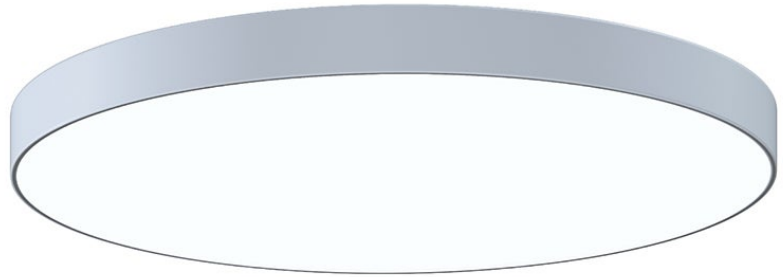

PI

3748.03-35

A family of geometric chandeliers and flush mounts, Pi includes pared-down circular and square profiles that emit atmospheric light in an unobtrusive, utilitarian way. In the chandelier version, the large block shapes are available with both open and closed silhouettes. In multiple sizes and finishes of Satin White, Bright Satin Aluminum, and Satin Black, this family provides sleek contemporary lighting for expansive spaces.

FINISHES

Satin White

DIMENSIONS / SPECS

Height: 4"
Width/Diameter: 29.5"
Canopy/Backplate: 23.5"
Product Weight: 30lb
Canopy/Backplate Shape: Round
Sloped Ceiling Compatible: No
Living Finish: No
Uplight Only: No

Shade 1: Metal
Shade 1 Finish: Satin White
Shade 2: Diffuser
Shade 2 Finish: White

ELECTRICAL

Bulb 1
Bulb Included: N/A
Socket: Integrated LED
Bulb Type: LED
Max Wattage: 72
Bulb Quantity: 1
Gem Box Required (2"x3"): No
Dark Sky: No
CRI: 90
Color Temp.: 3500k
Lumens: 6600
Title 24: No
Field Serviceable: No
Initial Lumens: 9700
IP Rating: N/A