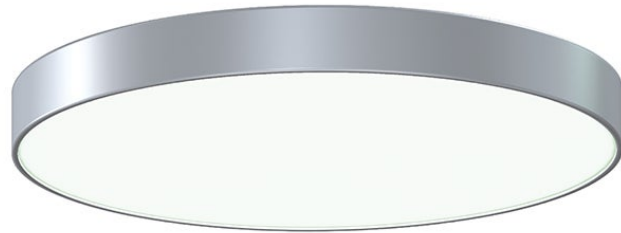

# PI

3747.16

A family of geometric chandeliers and flush mounts, Pi includes pared-down circular and square profiles that emit atmospheric light in an unobtrusive, utilitarian way. In the chandelier version, the large block shapes are available with both open and closed silhouettes. In multiple sizes and finishes of Satin White, Bright Satin Aluminum, and Satin Black, this family provides sleek contemporary lighting for expansive spaces.

## FINISHES

Bright Satin Aluminum

## DIMENSIONS / SPECS

Height: 4"

Width/Diameter: 23.75"

Canopy/Backplate: 18.75"

Product Weight: 20lb

Canopy/Backplate Shape: Round

Sloped Ceiling Compatible: No

Living Finish: No

Uplight Only: No

Shade 1: Metal

Shade 1 Finish: Bright Satin Aluminum

Shade 2: Diffuser

Shade 2 Finish: White