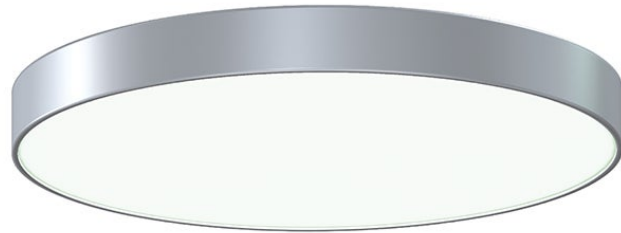

PI

3747.16-35

A family of geometric chandeliers and flush mounts, Pi includes pared-down circular and square profiles that emit atmospheric light in an unobtrusive, utilitarian way. In the chandelier version, the large block shapes are available with both open and closed silhouettes. In multiple sizes and finishes of Satin White, Bright Satin Aluminum, and Satin Black, this family provides sleek contemporary lighting for expansive spaces.

FINISHES

Bright Satin Aluminum

DIMENSIONS / SPECS

Height: 4"

Width/Diameter: 23.75"

Canopy/Backplate: 18.75"

Product Weight: 20lb

Canopy/Backplate Shape: Round

Sloped Ceiling Compatible: No

Living Finish: No

Uplight Only: No

Shade 1: Metal

Shade 1 Finish: Bright Satin Aluminum

Shade 2: Diffuser

Shade 2 Finish: White

ELECTRICAL

Bulb 1

Bulb Included: N/A

Socket: Integrated LED

Bulb Type: LED

Max Wattage: 53

Bulb Quantity: 1

Gem Box Required (2"x3"): No

Dark Sky: No