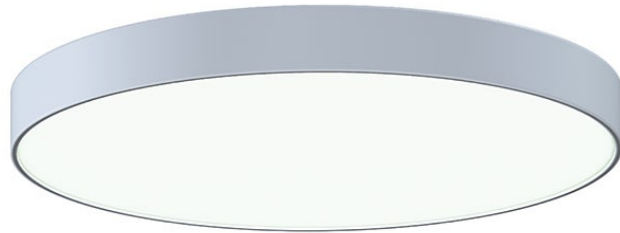

PI

3747.03

A family of geometric chandeliers and flush mounts, Pi includes pared-down circular and square profiles that emit atmospheric light in an unobtrusive, utilitarian way. In the chandelier version, the large block shapes are available with both open and closed silhouettes. In multiple sizes and finishes of Satin White, Bright Satin Aluminum, and Satin Black, this family provides sleek contemporary lighting for expansive spaces.

FINISHES

Satin White

DIMENSIONS / SPECS

Height: 4"

Width/Diameter: 23.75"

Canopy/Backplate: 18.75"

Product Weight: 20lb

Canopy/Backplate Shape: Round

Sloped Ceiling Compatible: No

Living Finish: No

Uplight Only: No

Shade 1: Metal

Shade 1 Finish: Satin White

Shade 2: Diffuser

Shade 2 Finish: White

ELECTRICAL

Bulb 1

Bulb Included: N/A

Socket: Integrated LED

Bulb Type: LED

Max Wattage: 53

Bulb Quantity: 1

Gem Box Required (2"x3"): No

Dark Sky: No

CRI: 90

Color Temp.: 3000k

Lumens: 4380

Title 24: No

Field Serviceable: No

Initial Lumens: 6400

IP Rating: N/A

SHIPPING

Carton 1: 26" x 26" x 6"

Carton 1 Weight: 20lb

Shipping Method: Ground

Country of Origin: