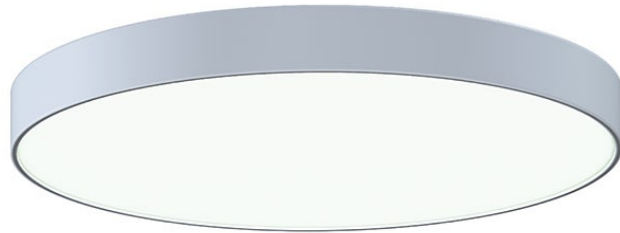

PI

3747.03-35

A family of geometric chandeliers and flush mounts, Pi includes pared-down circular and square profiles that emit atmospheric light in an unobtrusive, utilitarian way. In the chandelier version, the large block shapes are available with both open and closed silhouettes. In multiple sizes and finishes of Satin White, Bright Satin Aluminum, and Satin Black, this family provides sleek contemporary lighting for expansive spaces.

FINISHES

Satin White

DIMENSIONS / SPECS

Height: 4"

Width/Diameter: 23.75"

Canopy/Backplate: 18.75"

Product Weight: 20lb

Canopy/Backplate Shape: Round

Sloped Ceiling Compatible: No

Living Finish: No

Uplight Only: No

Shade 1: Metal

Shade 1 Finish: Satin White

Shade 2: Diffuser

Shade 2 Finish: White

ELECTRICAL

Bulb 1

Bulb Included: N/A

Socket: Integrated LED

Bulb Type: LED

Max Wattage: 53

Bulb Quantity: 1

Gem Box Required (2"x3"): No

Dark Sky: No

CRI: 90

Color Temp.: 3500k

Lumens: 4780

Title 24: No

Field Serviceable: No

Initial Lumens: 7000

IP Rating: N/A

SHIPPING

Carton 1: 27" x 27" x 7"

Carton 1 Weight: 22lb

Shipping Method: Ground

Country of Origin: