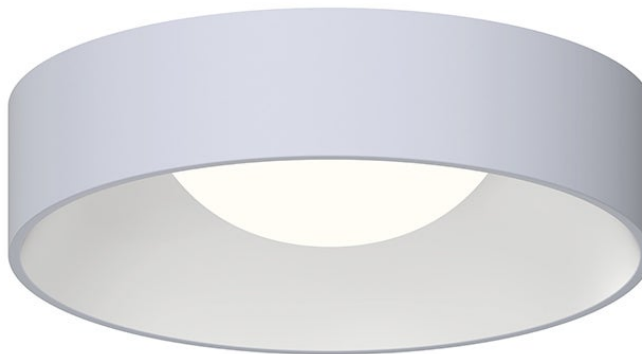

ILIOS™

3738.18

A classic drum shade reaches new heights in the Ilios™ family of surface mounts. Set within the sleek, round metal silhouette, a softly curved shade reflects light around the drum's interior. The result is a radiant glow from within the voluminous form, delivering bright ambiance without a glare. Available in a Satin White or Dove Gray finish.

FINISHES

DOVE GRAY

DIMENSIONS / SPECS

Height: 5.25"
Width/Diameter: 22"
Canopy/Backplate: 22"
Product Weight: 11lb
Sloped Ceiling Compatible: Yes
Living Finish: No
Uplight Only: No

Shade 1: Acrylic
Shade 1 Finish: White
Shade 1 Top Length: 12"
Shade 1 Bottom L/W: 12" / 0"
Shade 1 Height: 3.25"

ELECTRICAL

Bulb 1
Bulb Included: N/A
Socket: Integrated LED
Bulb Type: LED
Max Wattage: 34
Bulb Quantity: 1
Dimmer Type: ELV, TRIAC, 0-10 VOLT
Gem Box Required (2"x3"): No
Dark Sky: No
CRI: 90
Color Temp.: 3000k
Lumens: 4220
Title 24: No
Field Serviceable: No
Initial Lumens: 3170
IP Rating: N/A