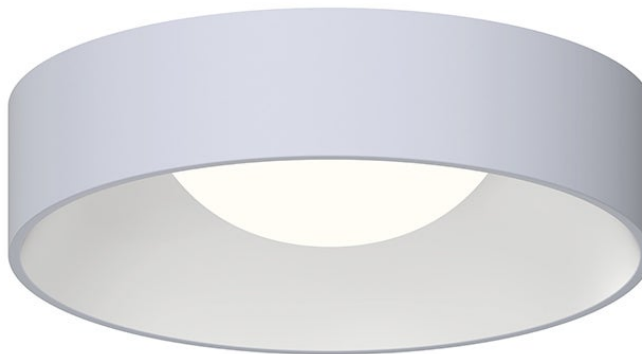

ILIOS™

3738.18-35

A classic drum shade reaches new heights in the Ilios™ family of surface mounts. Set within the sleek, round metal silhouette, a softly curved shade reflects light around the drum's interior. The result is a radiant glow from within the voluminous form, delivering bright ambiance without a glare. Available in a Satin White or Dove Gray finish.

FINISHES

DOVE GRAY

DIMENSIONS / SPECS

Height: 5.25"
Width/Diameter: 22"
Canopy/Backplate: 22"
Product Weight: 11lb
Sloped Ceiling Compatible: Yes
Living Finish: No
Uplight Only: No

Shade 1: Acrylic
Shade 1 Finish: White
Shade 1 Top Length: 12"
Shade 1 Bottom L/W: 12" / 0"
Shade 1 Height: 3.25"

ELECTRICAL

Bulb 1
Bulb Included: N/A
Socket: Integrated LED
Bulb Type: LED
Max Wattage: 34
Bulb Quantity: 1
Dimmer Type: ELV, TRIAC, 0-10 VOLT
Gem Box Required (2"x3"): No
Dark Sky: No
CRI: 90
Color Temp.: 3500k
Lumens: 4650
Title 24: No
Field Serviceable: No
Initial Lumens: 3490
IP Rating: N/A