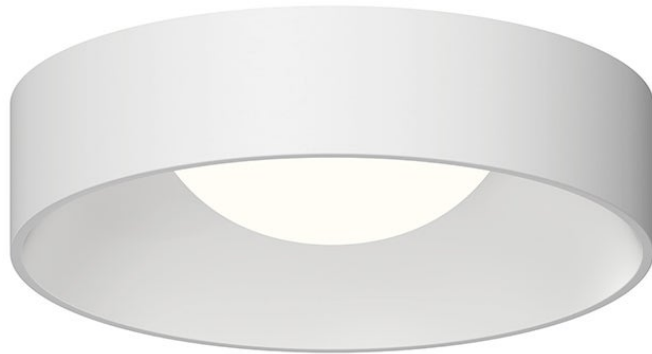

# ILIOS™

3738.03

A classic drum shade reaches new heights in the Ilios™ family of surface mounts. Set within the sleek, round metal silhouette, a softly curved shade reflects light around the drum's interior. The result is a radiant glow from within the voluminous form, delivering bright ambiance without a glare. Available in a Satin White or Dove Gray finish.

## FINISHES

Satin White

## DIMENSIONS / SPECS

Height: 5.25"  
Width/Diameter: 22"  
Canopy/Backplate: 22"  
Product Weight: 11lb  
Sloped Ceiling Compatible: Yes  
Living Finish: No  
Uplight Only: No

Shade 1: Acrylic  
Shade 1 Finish: White  
Shade 1 Top Length: 12"  
Shade 1 Bottom L/W: 12" / 0"  
Shade 1 Height: 3.25"

## ELECTRICAL

Bulb 1  
Bulb Included: N/A  
Socket: Integrated LED  
Bulb Type: LED  
Max Wattage: 34  
Bulb Quantity: 1  
Dimmer Type: ELV, TRIAC, 0-10 VOLT  
Gem Box Required (2"x3"): No  
Dark Sky: No  
CRI: 90  
Color Temp.: 3000k  
Lumens: 4220  
Title 24: No  
Field Serviceable: No  
Initial Lumens: 3170  
IP Rating: N/A