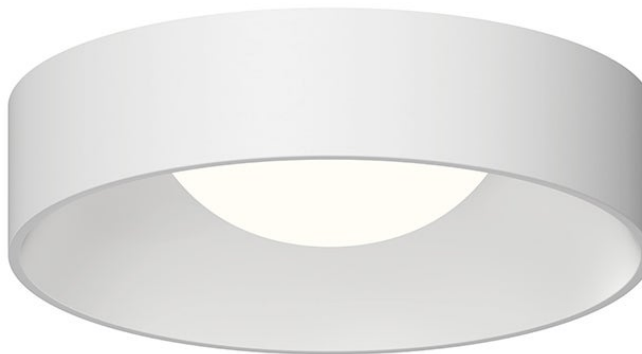

ILIOS™

3738.03-35

A classic drum shade reaches new heights in the Ilios™ family of surface mounts. Set within the sleek, round metal silhouette, a softly curved shade reflects light around the drum's interior. The result is a radiant glow from within the voluminous form, delivering bright ambiance without a glare. Available in a Satin White or Dove Gray finish.

FINISHES

Satin White

DIMENSIONS / SPECS

Height: 5.25"
Width/Diameter: 22"
Canopy/Backplate: 22"
Product Weight: 11lb
Sloped Ceiling Compatible: Yes
Living Finish: No
Uplight Only: No

Shade 1: Acrylic
Shade 1 Finish: White
Shade 1 Top Length: 12"
Shade 1 Bottom L/W: 12" / 0"
Shade 1 Height: 3.25"

ELECTRICAL

Bulb 1
Bulb Included: N/A
Socket: Integrated LED
Bulb Type: LED
Max Wattage: 34
Bulb Quantity: 1
Dimmer Type: ELV, TRIAC, 0-10 VOLT
Gem Box Required (2"x3"): No
Dark Sky: No
CRI: 90
Color Temp.: 3500k
Lumens: 4650
Title 24: No
Field Serviceable: No
Initial Lumens: 3490
IP Rating: N/A