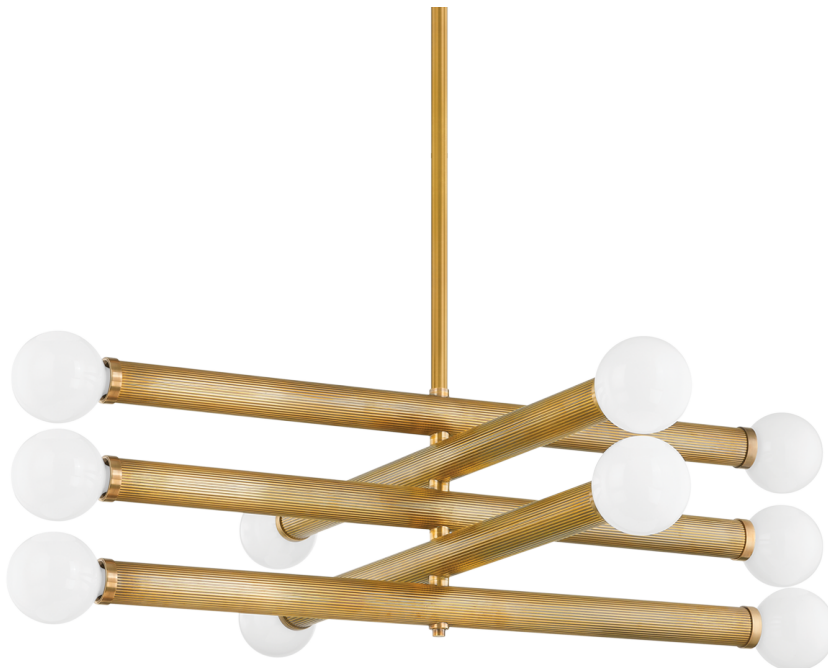

PIENZA

373-50-VB

Minimal, yet bold, Pienza elevates industrial design concepts with a touch of old Hollywood glamor. Each Vintage Brass tube supports two glass orbs at either end, creating a sense of perfect equilibrium. Blurring the line between art and design, Pienza comes as a sconce in two sizes or as a chandelier of stacked tubes.

FINISHES

VINTAGE BRASS (VB)

DIMENSIONS

Height: 16"

Width/Diameter: 50"

Length: 50"

Minimum Height: 21.75"

Maximum Height: 63.75"

Canopy/Backplate: 7.5"

Hanging Type:

Product Weight: 30.58lb

GLASS

Attachment:

Glass 1:

Glass 2:

LAMPING