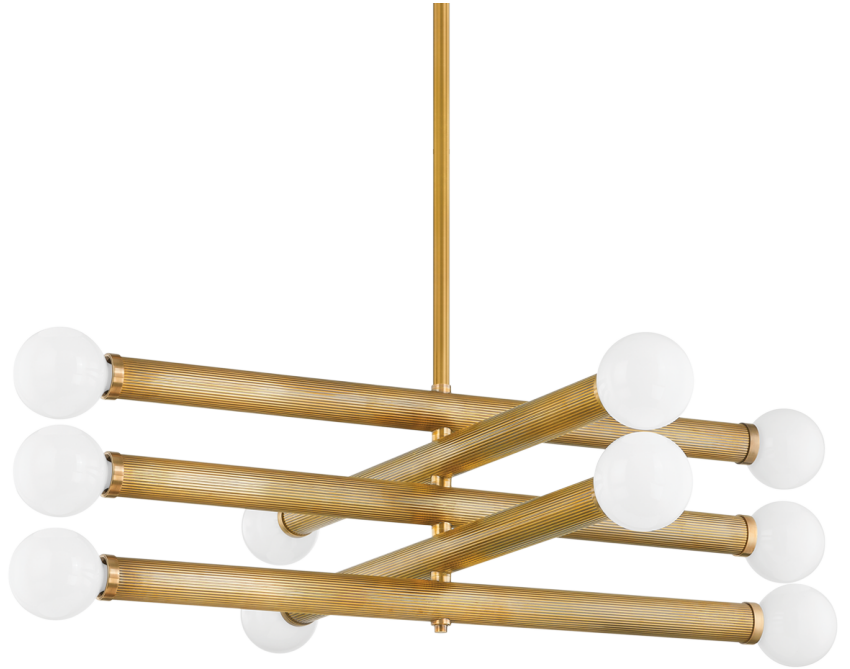

# PIENZA

373-50-VB

Minimal, yet bold, Pienza elevates industrial design concepts with a touch of old Hollywood glamor. Each Vintage Brass tube supports two glass orbs at either end, creating a sense of perfect equilibrium. Blurring the line between art and design, Pienza comes as a sconce in two sizes or as a chandelier of stacked tubes.

## FINISHES

VINTAGE BRASS (VB)

## DIMENSIONS

Height: 16"

Width/Diameter: 50"

Length: 50"

Minimum Height: 21.75"

Maximum Height: 63.75"

Canopy/Backplate: 7.5"

Hanging Type:

## GLASS

Attachment:

Glass 1:

Glass 2: