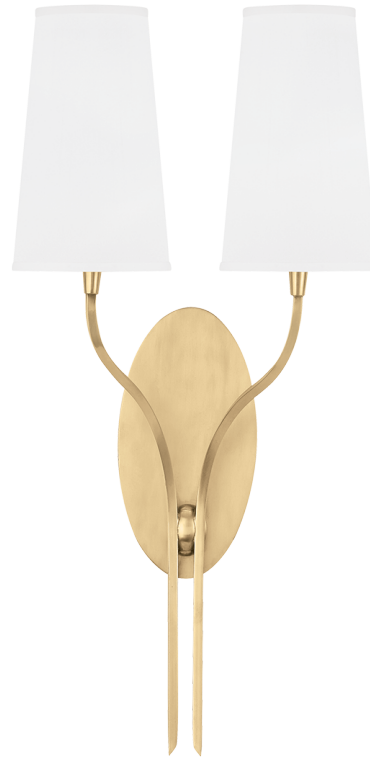

## FINISHES

---

AGED BRASS (AGB)  
POLISHED NICKEL (PN)

## DIMENSIONS

---

Height: 24.5"

Width/Diameter: 12"

Canopy/Backplate: 0"

Hanging Type:

Product Weight: 4lb

## GLASS

---

Attachment: Double Clip

Glass 1: Faux Silk

Glass 2: