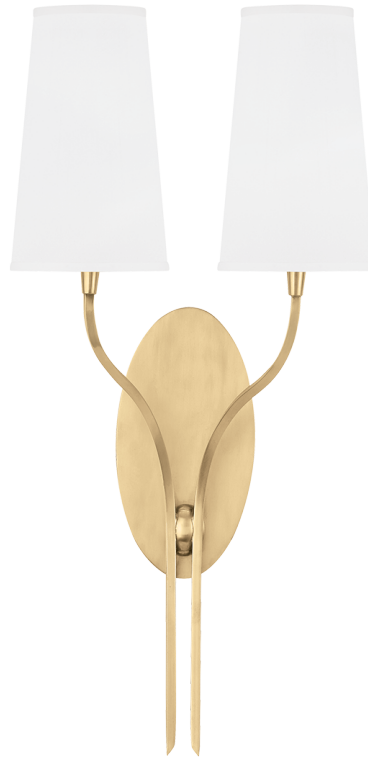

RUTLAND

3712-AGB-WS

FINISHES

AGED BRASS (AGB)
POLISHED NICKEL (PN)

DIMENSIONS

Height: 24.5"

Width/Diameter: 12"

Canopy/Backplate: 0"

Hanging Type:

Product Weight: 4lb

GLASS

Attachment: Double Clip

Glass 1: Faux Silk

Glass 2:

LAMPING

Bulb 1

Bulb Included: No

Socket: E12 Candelabra Base

Bulb: B11 • 2 • 60 Watt Max

Voltage: 120 VAC

UL Rating: UL Damp

Gem Box: Not Required

SHIPPING

Carton 1: 23" x 11" x 11"