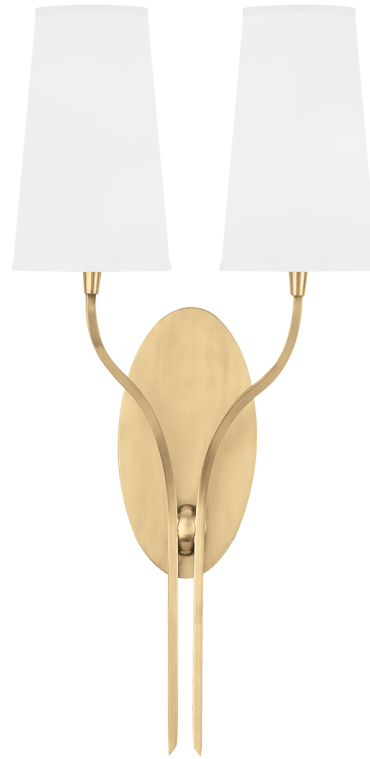

## FINISHES

---

AGED BRASS (AGB)  
POLISHED NICKEL (PN)

## DIMENSIONS

---

Height: 24.5"

Width/Diameter: 12"

Canopy/Backplate: 0"

Hanging Type:

Product Weight: 4lb

## GLASS

---

Attachment: Double Clip

Glass 1: Faux Silk

Glass 2: