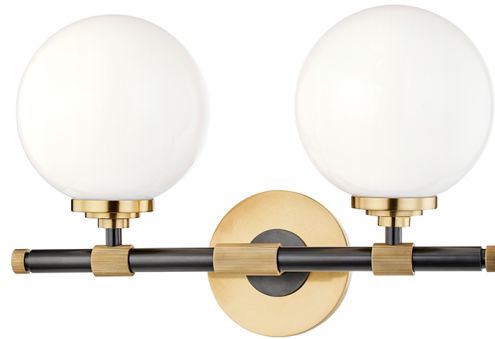

# BOWERY

3702-AOB

---

## FINISHES

---

AGED BRASS/OLD BRONZE (AOB)  
POLISHED NICKEL (PN)

## DIMENSIONS

---

Height: 10"

Width/Diameter: 15"

Canopy/Backplate: 4.75"

Hanging Type:

Product Weight: 3.52lb

## GLASS

---

Attachment:

Glass 1: Glass

Glass 2: