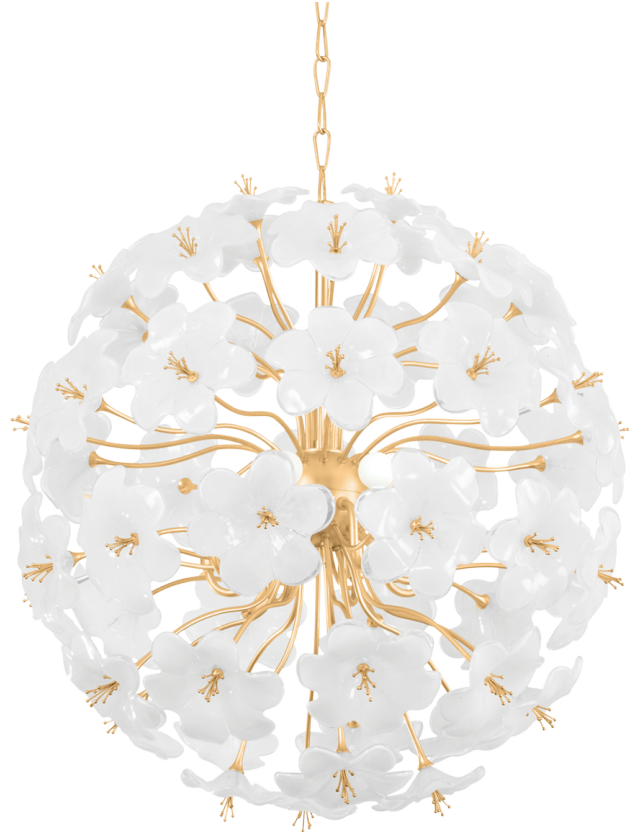

HYGEA

367-33-GL

An airy spray of white glass flowers forms the cloud-like silhouette of Hygea. Gold Leaf arms act as stems, supporting the delicate blooms as they gently diffuse light. Available as a wall sconce, flush mount, or chandelier in two sizes, Hygea casts a bright glow over modern interiors.

FINISHES

GOLD LEAF (GL)

DIMENSIONS

Height: 34.25"

Width/Diameter: 33"

Length: "

Minimum Height: 40"

Maximum Height: 109.5"

Canopy/Backplate: 7"

Hanging Type: 72" Chain

Product Weight: 37.4lb

GLASS

Attachment:

Glass 1: Piastre Glass

Glass 2:

LAMPING

Bulb 1

Bulb Included: No

Socket: E12 Candelabra Base

Bulb: G16.5 • 8 • 8 Watt Max

Voltage: 120 VAC

UL Rating: UL Damp

SHIPPING

Carton 1: 39" x 36" x 36"