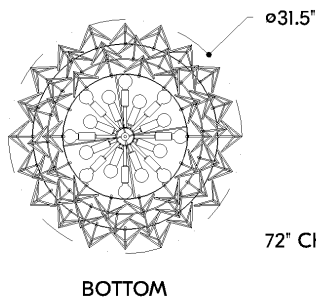

CARTAGENA

365-32-VGL

Capturing the dynamism of its namesake city, Cartagena cuts an impressive figure with its shimmering layers and exquisite materiality. Tiers of lustrous leaf-shaped panels crafted from fine Capiz Shell exude drama and decadence. Vintage Gold Leaf heightens the glamor of this statement piece, which comes as a sconce or chandelier in three sizes.

*Due to the one-of-a-kind nature of the medium, exact colors and patterns may vary slightly from the image shown.

FINISHES

VINTAGE GOLD LEAF

DIMENSIONS

Height: 30.5"
Width/Diameter: 31.5"
Minimum Height: 34.75"
Maximum Height: 106.75"
Canopy/Backplate: 6.25"
Hanging Type: 72" Chain
Product Weight: 33lb
Canopy/Backplate Shape: Round
Sloped Ceiling Compatible: Yes
Living Finish: No
Uplight Only: No

Shade

Shade 1: Natural Marine
Shade 1 Finish: Capiz
Shade 2: Natural Marine
Shade 2 Finish: Capiz

ELECTRICAL

Bulb 1

Bulb Included: No
Socket: E12 Candelabra Base
Bulb Type: G16.5
Max Wattage: 8
Bulb Quantity: 16
Wire Length: 144"
Cord Type: SPT-1 SILVER W/ TINNED GROUND WIRE
Gem Box Required (2"x3"): No
Dark Sky: No

SHIPPING

Carton 1: 37" x 30" x 30"
Carton 1 Weight: 62lb
Shipping Method: Truck Only
Country of Origin: PH

BOTTOM