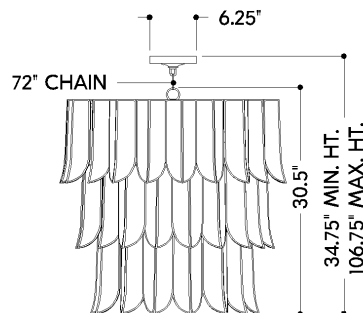

*Due to the one-of-a-kind nature of the medium, exact colors and patterns may vary slightly from the image shown.

FINISHES

VINTAGE GOLD LEAF

DIMENSIONS

Height: 30.5"
Width/Diameter: 31.5"
Minimum Height: 34.75"
Maximum Height: 106.75"
Canopy/Backplate: 6.25"
Hanging Type: 72" Chain
Product Weight: 33lb
Canopy/Backplate Shape: Round
Sloped Ceiling Compatible: Yes
Living Finish: No
Uplight Only: No

Shade

Shade 1: Natural Marine
Shade 1 Finish: Capiz
Shade 2: Natural Marine
Shade 2 Finish: Capiz

ELECTRICAL

Bulb 1

Bulb Included: No
Socket: E12 Candelabra Base
Bulb Type: G16.5
Max Wattage: 8
Bulb Quantity: 16
Wire Length: 144"
Cord Type: SPT-1 SILVER W/ TINNED GROUND WIRE
Gem Box Required (2"x3"): No
Dark Sky: No

SHIPPING

Carton 1: 37" x 30" x 30"
Carton 1 Weight: 62lb
Shipping Method: Truck Only
Country of Origin: PH

BOTTOM

FRONT