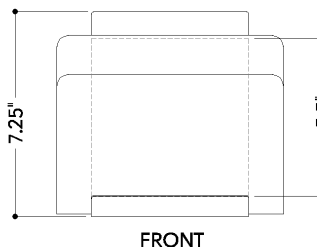

SHIPPING

Carton 1: 13" x 3" x 8"

Carton 1 Weight: 9lb

Shipping Method: Ground

Country of Origin: VN