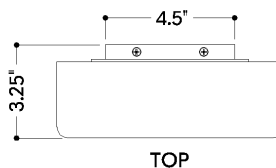

SHIPPING

Carton 1: 13" x 3" x 8"

Carton 1 Weight: 9lb

Shipping Method: Ground

Country of Origin: VN