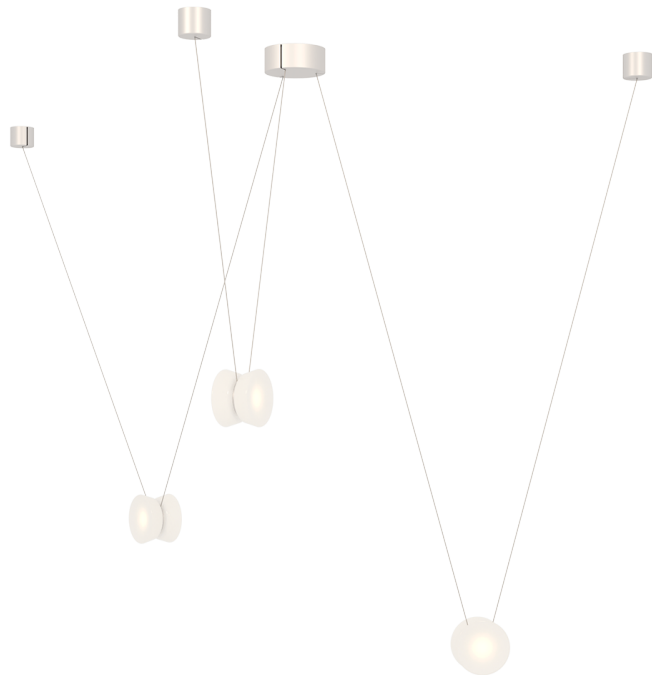

# YO

3471.77W-S3

Inspired by the elegant geometry of a yo-yo, the Yo family of chandeliers transforms playful forms into sophisticated lighting solutions. Adjustable by design, each shade glides effortlessly along its cord, adapting to spaces with ease. This allows for more focused illumination when lowered and ambient radiance when raised. The configurations come in a variety of sizes with three shade shapes and a Natural Anodized finish on the metalwork.

## DIMENSIONS

Height: 6.25"

Width/Diameter: 79"

Minimum Height: 18.25"

Maximum Height: 90.25"

Canopy/Backplate: 11"

Hanging Type: 6' Adjustable Cord

Canopy/Backplate Shape: Round

## Shade

Shade 1: Glass

Shade 1 Finish: White

Shade 1 Top Width: 6.25"

Shade 1 Height: 6.25"