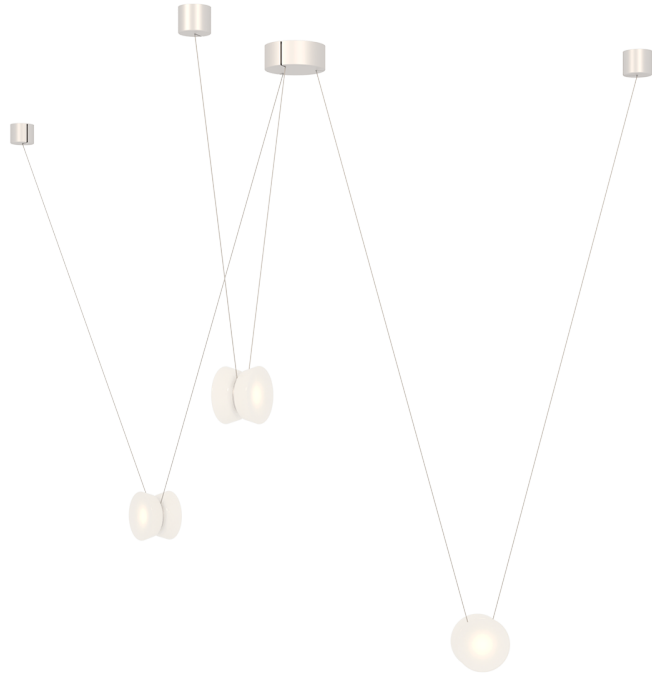

# YO

3471.77W-R3

Inspired by the elegant geometry of a yo-yo, the Yo family of chandeliers transforms playful forms into sophisticated lighting solutions. Adjustable by design, each shade glides effortlessly along its cord, adapting to spaces with ease. This allows for more focused illumination when lowered and ambient radiance when raised. The configurations come in a variety of sizes with three shade shapes and a Natural Anodized finish on the metalwork.

## DIMENSIONS

Height: 6.25"

Width/Diameter: 79"

Minimum Height: 18.25"

Maximum Height: 87.25"

Canopy/Backplate: 8"

Hanging Type: 6' Adjustable Cord

Canopy/Backplate Shape: Round

## Shade

Shade 1: Glass

Shade 1 Finish: White

Shade 1 Top Width: 6.25"

Shade 1 Height: 6.25"