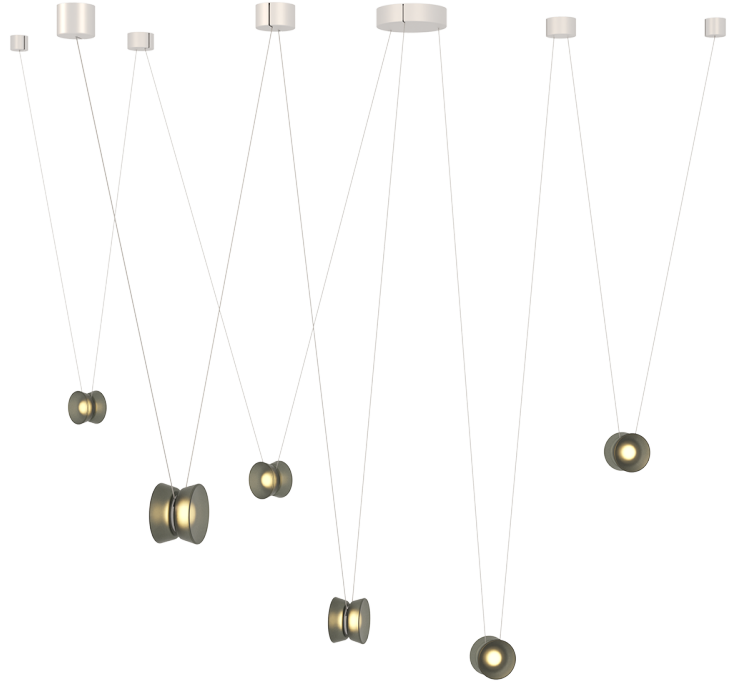

YO

3471.77K-S6

Inspired by the elegant geometry of a yo-yo, the Yo family of chandeliers transforms playful forms into sophisticated lighting solutions. Adjustable by design, each shade glides effortlessly along its cord, adapting to spaces with ease. This allows for more focused illumination when lowered and ambient radiance when raised. The configurations come in a variety of sizes with three shade shapes and a Natural Anodized finish on the metalwork.

FINISHES

Natural Anodized

Coastal Suitable Finish (EPM): No

DIMENSIONS

Height: 6.25"

Width/Diameter: 156"

Minimum Height: 18.25"

Maximum Height: 90.25"

Canopy/Backplate: 11"

Hanging Type: 6' Adjustable Cord

Canopy/Backplate Shape: Round

Sloped Ceiling Compatible: No

Living Finish: No

Uplight Only: No

Shade

Shade 1: Glass

Shade 1 Finish: Smoke

Shade 1 Top Width: 6.25"

Shade 1 Height: 6.25"

ELECTRICAL

Bulb 1

Bulb Included: N/A

Socket: Integrated LED

Bulb Type: LED