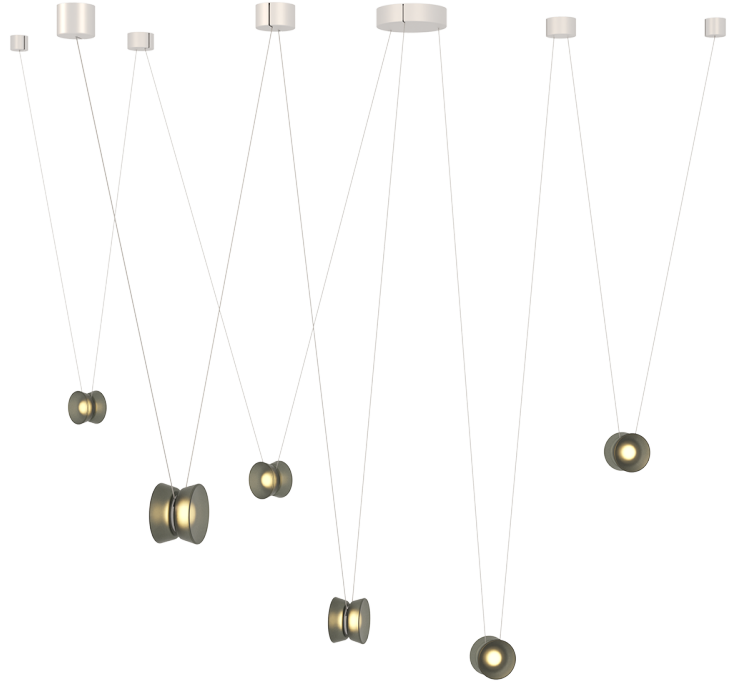

YO

3471.77K-R6

Inspired by the elegant geometry of a yo-yo, the Yo family of chandeliers transforms playful forms into sophisticated lighting solutions. Adjustable by design, each shade glides effortlessly along its cord, adapting to spaces with ease. This allows for more focused illumination when lowered and ambient radiance when raised. The configurations come in a variety of sizes with three shade shapes and a Natural Anodized finish on the metalwork.

FINISHES

Natural Anodized

Coastal Suitable Finish (EPM): No

DIMENSIONS

Height: 6.25"

Width/Diameter: 156"

Minimum Height: 18.25"

Maximum Height: 87.25"

Canopy/Backplate: 8"

Hanging Type: 6' Adjustable Cord

Canopy/Backplate Shape: Round

Sloped Ceiling Compatible: No

Living Finish: No

Uplight Only: No

Shade

Shade 1: Glass

Shade 1 Finish: Smoke

Shade 1 Top Width: 6.25"

Shade 1 Height: 6.25"

ELECTRICAL

Bulb 1

Bulb Included: N/A

Socket: Integrated LED

Bulb Type: LED