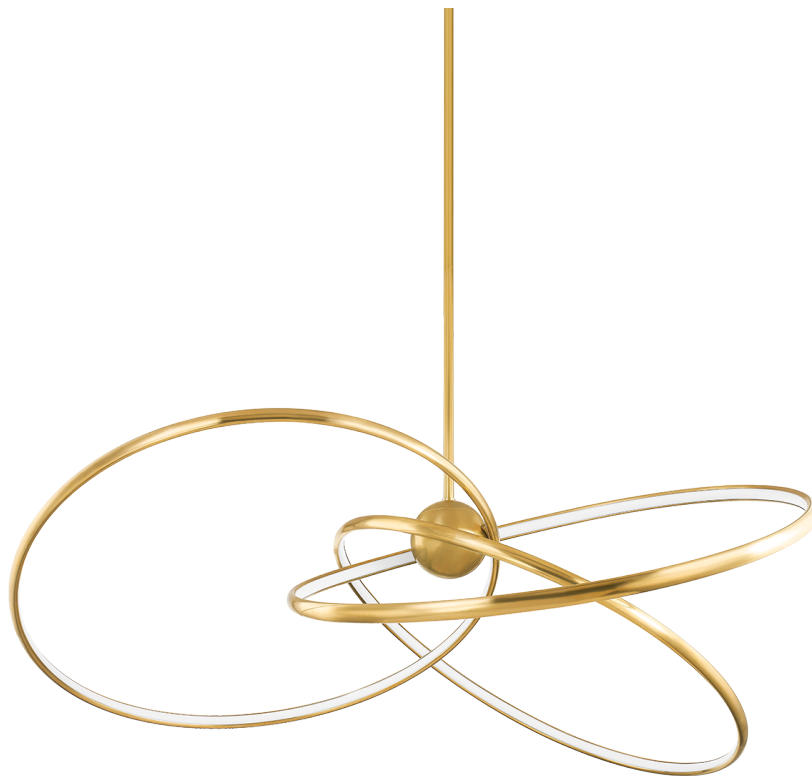

ALULA

341-60-VB

Jewelry-inspired and celestial, this modern, airy design features three LED rings, with a Vintage Brass exterior and a Matte White Acrylic interior, orbiting a large center sphere. Alula's dramatic, dynamic silhouette adds both energy and a quiet peacefulness to a space.

FINISHES

VINTAGE BRASS

Coastal Suitable Finish (EPM): No

DIMENSIONS

Height: 12.25"

Width/Diameter: 60"

Length: 60"

Minimum Height: 17.5"

Maximum Height: 59.5"

Canopy/Backplate: 6.5"

Hanging Type: 1-6" / 2-12" / 1-18" Stems

Product Weight: 21.87lb

Canopy/Backplate Shape: Round

Sloped Ceiling Compatible: No

Living Finish: Yes

Uplight Only: No

Shade

Shade 1: Acrylic

Shade 1 Finish: White

Shade 1 Top Length: 105"

Shade 1 Top Width: 0.75"

ELECTRICAL

Bulb 1

Bulb Included: N/A

Socket: Integrated LED

Max Wattage: 45

Bulb Quantity: 3

Wire Length: 144"

Dimmer Type: TRIAC, 0-10 VOLT

Gem Box Required (2"x3"): No

Dark Sky: No

CRI: 90

Color Temp.: 2700k

Lumens: 1225

Title 24: No

Field Serviceable: No

SHIPPING

Carton 1: 62" x 58" x 17"

Carton 1 Weight: 50lb

Shipping Method: Truck Only

Country of Origin: VN