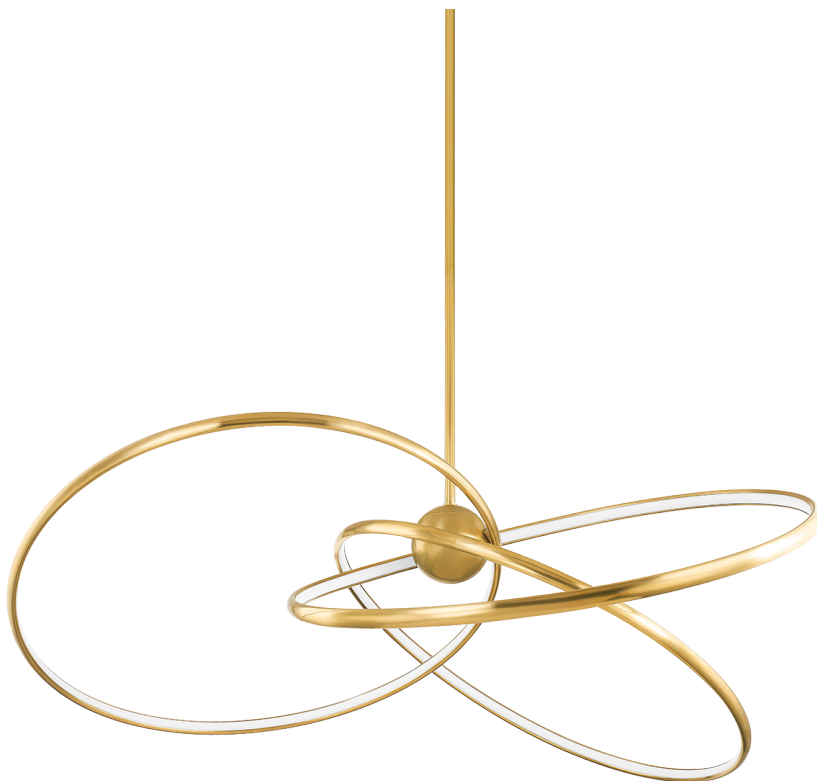

ALULA

341-60-VB

Jewelry-inspired and celestial, this modern, airy design features three LED rings, with a Vintage Brass exterior and a Matte White Acrylic interior, orbiting a large center sphere. Alula's dramatic, dynamic silhouette adds both energy and a quiet peacefulness to a space.

FINISHES

VINTAGE BRASS (VB)

DIMENSIONS

Height: 12.25"

Width/Diameter: 60"

Length: 60"

Minimum Height: 17.5"

Maximum Height: 59.5"

Canopy/Backplate: 6.5"

Hanging Type: 1-6" / 2-12" / 1-18" Stems

Product Weight: 21.87lb

GLASS

Attachment:

Glass 1: Acrylic

Glass 2:

LAMPING

Bulb 1

Bulb Included: N/A

Socket: Integrated LED

Bulb: 3 • 45 Watt Max

Voltage: 120V TO 277V

UL Rating: ETL Damp

CRI: 90

Color Temp.: 2700k

Lumens: 1225

Title 24: No

Field Serviceable: No

SHIPPING

Carton 1: 62" x 58" x 17"

Carton 1 Weight: 50lb

Shipping Method: Truck Only