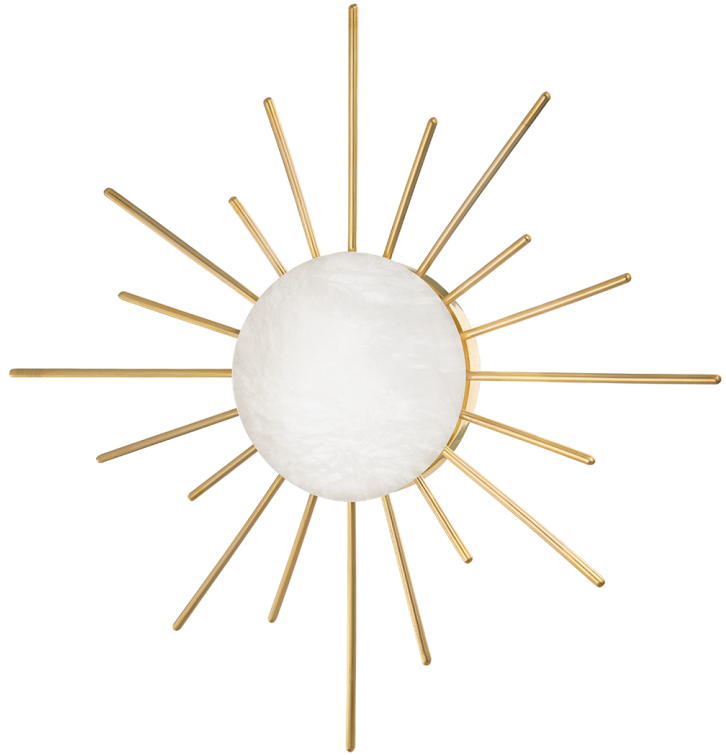

HAVANA

337-01-VB

Art nouveau meets midcentury Italian, the Havana wall sconce and chandelier indulge in of-the-moment, whimsical design. Available in aged brass, old bronze, and polished nickel, Havana is engaged in shape play and features a wavy arm and glossy opal globe shade. Available in small and large chandelier.

FINISHES

VINTAGE BRASS (VB)

DIMENSIONS

Height: 21.5"

Width/Diameter: 21.5"

Canopy/Backplate: 7"

Hanging Type:

Product Weight: 6lb

GLASS

Attachment:

Glass 1: Alabaster

Glass 2:

LAMPING

Bulb 1

Bulb Included: N/A

Socket: Integrated LED