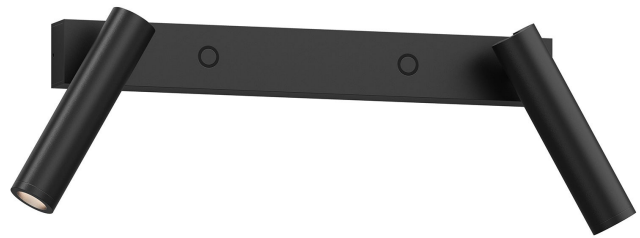

HAIM

3365.97

Purpose meets power in the Haim family. Swiveling cylindrical spotlights are anchored by a streamlined rectangular bar that can be mounted vertically or horizontally. Clean and industrial in its aesthetic language, the LED-equipped designs provide flexible, targeted illumination for modern commercial spaces and residential interiors. Haim is available as a 2-light flush mount, 1- or 2-light wall sconce, and 1-light plug-in sconce in Textured Black or Textured White finishes.

FINISHES

Textured Black

DIMENSIONS / SPECS

Height: 1.5"
Width/Diameter: 11"
Canopy/Backplate: 11"
Product Weight: 1.3lb
Extension: 2.5"
Canopy/Backplate Shape: Round
Sloped Ceiling Compatible: No
Living Finish: No
Uplight Only: No

Shade 1: Metal
Shade 1 Finish: Textured White

ELECTRICAL

Bulb 1
Bulb Included: N/A
Socket: Integrated LED
Bulb Type: LED
Max Wattage: 4
Bulb Quantity: 2
Dimmer Type: N/A / Built-In Dimmer
Switch Type: 4-step Touch Dimmer
Gem Box Required (2"x3"): No
Dark Sky: No
CRI: 90
Color Temp.: 3000k
Lumens: 460
Title 24: No
Field Serviceable: No
Initial Lumens: 650
IP Rating: N/A