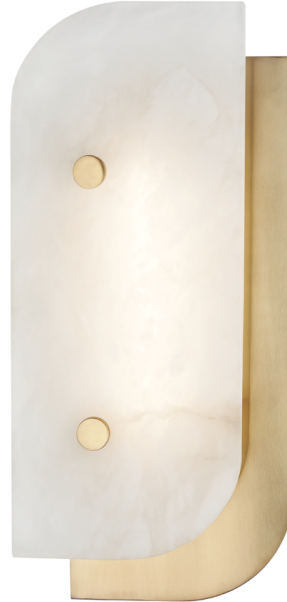

# YIN & YANG

3313-AGB

\*Due to the one-of-a-kind nature of the medium, exact colors and patterns may vary slightly from the image shown.

## DIMENSIONS

Height: 13"

Width/Diameter: 5.5"

Product Weight: 4.7lb

Extension: 2.25"

Top to Center: 6.5"

Canopy/Backplate Shape: Rectangle

Sloped Ceiling Compatible: No

## Shade

Attachment: Thumb Screw

Shade 1: Alabaster

Shade 1 Top Length: 5"

Shade 1 Top Width: 0.5"

Shade 1 Bottom L/W: 5" / 0.5"

Shade 1 Height: 11.75"

Replacement Glass Item #(s): ALA-003313