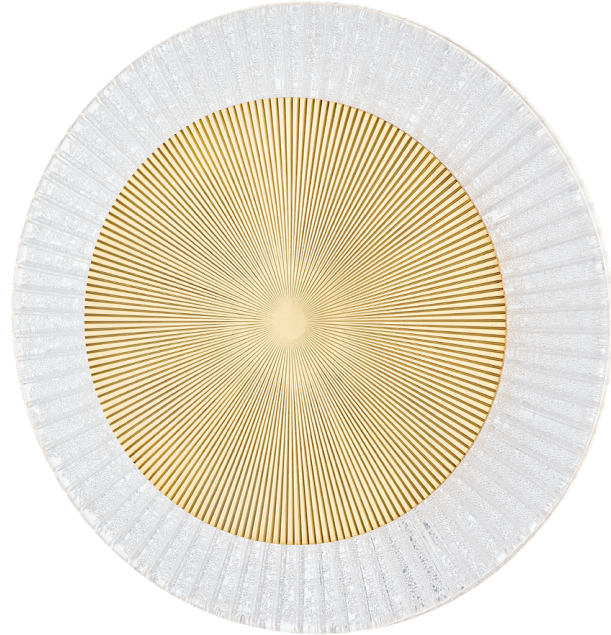

TOPAZ

328-16-VPB

Simply put, Topaz is simply stunning. Rippled disks of polished brass or nickel rest on larger disks of piastra ice glass. Light fills the piastra glass shade and cascades down to reflect off the etched metalwork; the effect is absolutely dazzling.

FINISHES

POLISHED NICKEL (PN)
VINTAGE POLISHED BRASS (VPB)

DIMENSIONS

Height: 16"

Width/Diameter: 16"

Canopy/Backplate: 9"

Hanging Type:

Product Weight: 18lb

GLASS

Attachment:

Glass 1: Glass

Glass 2:

LAMPING

Bulb 1

Bulb Included: N/A

Socket: Integrated LED