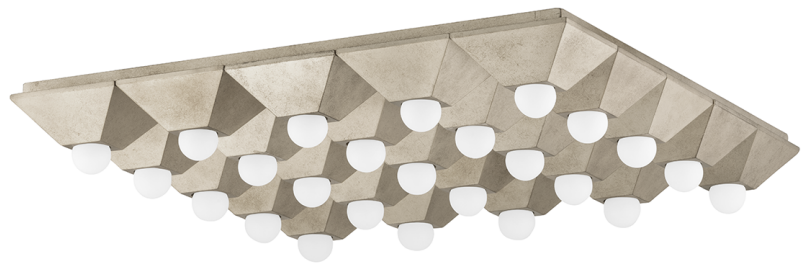

# MAX

325-25-SL

Playing with shapes, Max gives simple geometry maximum style. A series of pyramid bases supporting round globe lights come together to form squares and rectangles. The vintage gold or silver leaf finishes add to the design's overall Hollywood glam feeling. Whether in a flush mount, sconce or bath and vanity, Max adds a chic vibe to any space.

## FINISHES

SILVER LEAF (SL)

## DIMENSIONS

Height: 4.5"

Width/Diameter: 30.25"

Length: 30.25"

Canopy/Backplate: 0"

Hanging Type:

Product Weight: 14lb

## GLASS

Attachment:

Glass 1:

Glass 2: