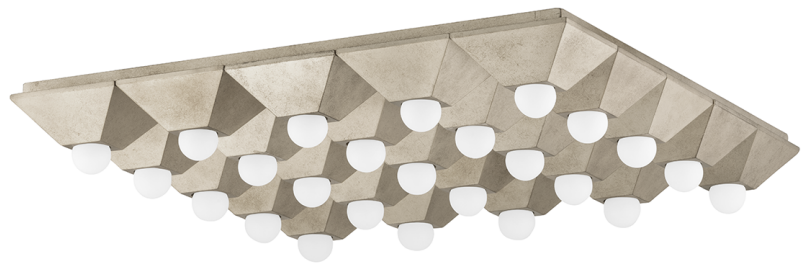

MAX

325-25-SL

Playing with shapes, Max gives simple geometry maximum style. A series of pyramid bases supporting round globe lights come together to form squares and rectangles. The vintage gold or silver leaf finishes add to the design's overall Hollywood glam feeling. Whether in a flush mount, sconce or bath and vanity, Max adds a chic vibe to any space.

FINISHES

SILVER LEAF (SL)

DIMENSIONS

Height: 4.5"

Width/Diameter: 30.25"

Length: 30.25"

Canopy/Backplate: 0"

Hanging Type:

Product Weight: 14lb

GLASS

Attachment:

Glass 1:

Glass 2:

LAMPING

Bulb 1

Bulb Included: No