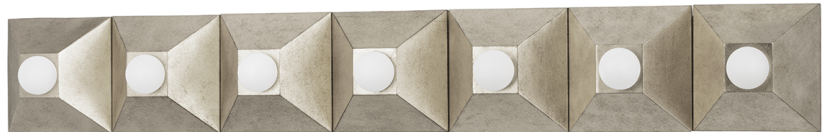

# MAX

325-07-SL

Playing with shapes, Max gives simple geometry maximum style. A series of pyramid bases supporting round globe lights come together to form squares and rectangles. The vintage gold or silver leaf finishes add to the design's overall Hollywood glam feeling. Whether in a flush mount, sconce or bath and vanity, Max adds a chic vibe to any space.

## DIMENSIONS

Height: 6"

Width/Diameter: 42"

Canopy/Backplate: 0"

Hanging Type:

Product Weight: 9lb

## GLASS

Attachment:

Glass 1:

Glass 2: