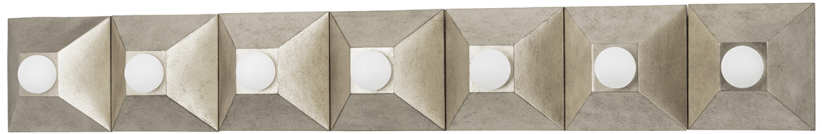

MAX

325-07-SL

Playing with shapes, Max gives simple geometry maximum style. A series of pyramid bases supporting round globe lights come together to form squares and rectangles. The vintage gold or silver leaf finishes add to the design's overall Hollywood glam feeling. Whether in a flush mount, sconce or bath and vanity, Max adds a chic vibe to any space.

FINISHES

SILVER LEAF (SL)

Coastal Suitable Finish (EPM): No

DIMENSIONS

Height: 6"

Width/Diameter: 42"

Product Weight: 9lb

Extension: 4.5"

Top to Center: 3"

Canopy/Backplate Shape: Square

Sloped Ceiling Compatible: No

Living Finish: No

Uplight Only: Yes

Shade

Shade 1:

Shade 1 Bottom L/W: 0" / 9"

Shade 1 Height: 14.75"

ELECTRICAL

Bulb 1

Bulb Included: No

Socket: E12 Candelabra Base

Bulb Type: G16.5

Max Wattage: 8

Bulb Quantity: 7