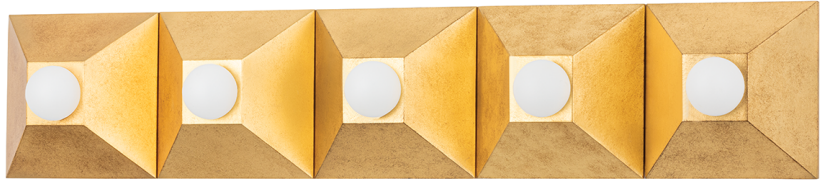

# MAX

325-05-VGL

Playing with shapes, Max gives simple geometry maximum style. A series of pyramid bases supporting round globe lights come together to form squares and rectangles. The vintage gold or silver leaf finishes add to the design's overall Hollywood glam feeling. Whether in a flush mount, sconce or bath and vanity, Max adds a chic vibe to any space.

## FINISHES

SILVER LEAF (SL)  
VINTAGE GOLD LEAF (VGL)

## DIMENSIONS

Height: 6"

Width/Diameter: 30"

Canopy/Backplate: 0"

Hanging Type:

Product Weight: 7lb

## GLASS

Attachment:

Glass 1:

Glass 2: