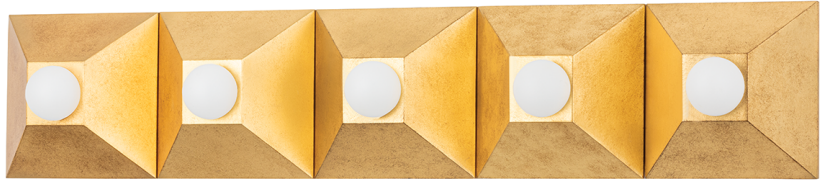

# MAX

325-05-VGL

Playing with shapes, Max gives simple geometry maximum style. A series of pyramid bases supporting round globe lights come together to form squares and rectangles. The vintage gold or silver leaf finishes add to the design's overall Hollywood glam feeling. Whether in a flush mount, sconce or bath and vanity, Max adds a chic vibe to any space.

## FINISHES

SILVER LEAF (SL)  
VINTAGE GOLD LEAF (VGL)

## DIMENSIONS

Height: 6"

Width/Diameter: 30"

Canopy/Backplate: 0"

Hanging Type:

Product Weight: 7lb

## GLASS

Attachment:

Glass 1:

Glass 2: