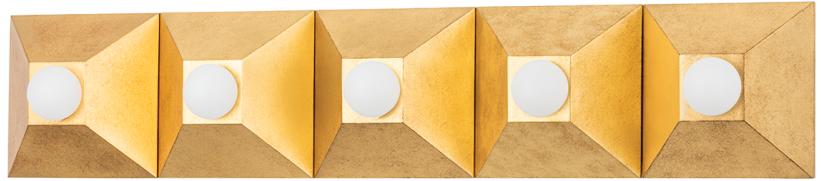

MAX

325-05-VGL

Playing with shapes, Max gives simple geometry maximum style. A series of pyramid bases supporting round globe lights come together to form squares and rectangles. The vintage gold or silver leaf finishes add to the design's overall Hollywood glam feeling. Whether in a flush mount, sconce or bath and vanity, Max adds a chic vibe to any space.

FINISHES

SILVER LEAF (SL)

VINTAGE GOLD LEAF (VGL)

Coastal Suitable Finish (EPM): No

DIMENSIONS

Height: 6"

Width/Diameter: 30"

Product Weight: 7lb

Extension: 4.5"

Top to Center: 3"

Canopy/Backplate Shape: Square

Sloped Ceiling Compatible: No

Living Finish: No

Uplight Only: No

Shade

Shade 1:

Shade 1 Bottom L/W: 0" / 7.5"

Shade 1 Height: 11"

ELECTRICAL

Bulb 1

Bulb Included: No

Socket: E12 Candelabra Base

Bulb Type: G16.5

Max Wattage: 8