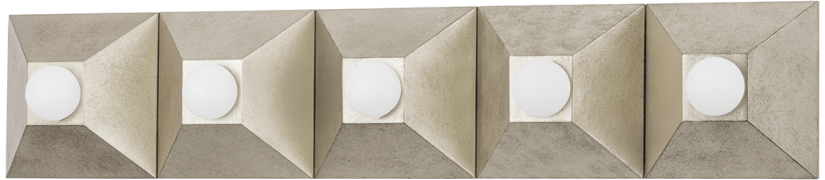

MAX

325-05-SL

Playing with shapes, Max gives simple geometry maximum style. A series of pyramid bases supporting round globe lights come together to form squares and rectangles. The vintage gold or silver leaf finishes add to the design's overall Hollywood glam feeling. Whether in a flush mount, sconce or bath and vanity, Max adds a chic vibe to any space.

FINISHES

SILVER LEAF (SL)
VINTAGE GOLD LEAF (VGL)

DIMENSIONS

Height: 6"

Width/Diameter: 30"

Canopy/Backplate: 0"

Hanging Type:

Product Weight: 7lb

GLASS

Attachment:

Glass 1:

Glass 2:

LAMPING

Bulb 1

Bulb Included: No

Socket: E12 Candelabra Base