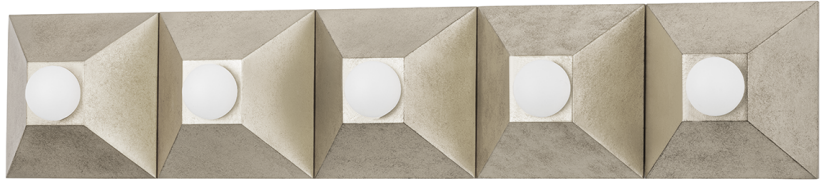

# MAX

325-05-SL

Playing with shapes, Max gives simple geometry maximum style. A series of pyramid bases supporting round globe lights come together to form squares and rectangles. The vintage gold or silver leaf finishes add to the design's overall Hollywood glam feeling. Whether in a flush mount, sconce or bath and vanity, Max adds a chic vibe to any space.

## FINISHES

SILVER LEAF (SL)  
VINTAGE GOLD LEAF (VGL)

## DIMENSIONS

Height: 6"

Width/Diameter: 30"

Canopy/Backplate: 0"

Hanging Type:

Product Weight: 7lb

## GLASS

Attachment:

Glass 1:

Glass 2: