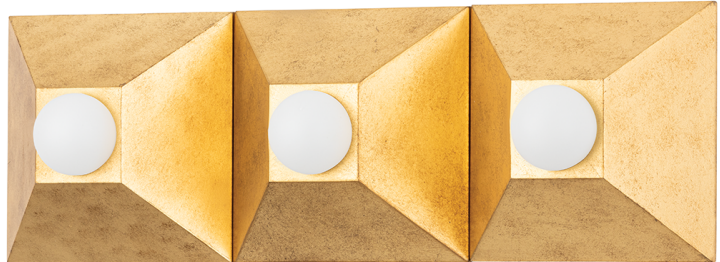

# MAX

325-03-VGL

Playing with shapes, Max gives simple geometry maximum style. A series of pyramid bases supporting round globe lights come together to form squares and rectangles. The vintage gold or silver leaf finishes add to the design's overall Hollywood glam feeling. Whether in a flush mount, sconce or bath and vanity, Max adds a chic vibe to any space.

## FINISHES

SILVER LEAF (SL)

VINTAGE GOLD LEAF (VGL)

Coastal Suitable Finish (EPM): No

## DIMENSIONS

Height: 6"

Width/Diameter: 18"

Product Weight: 5lb

Extension: 4.5"

Top to Center: 3"

Canopy/Backplate Shape: Square

Sloped Ceiling Compatible: No

## Shade

Shade 1 Bottom L/W: 0" / 10.35"

Shade 1 Height: 15"