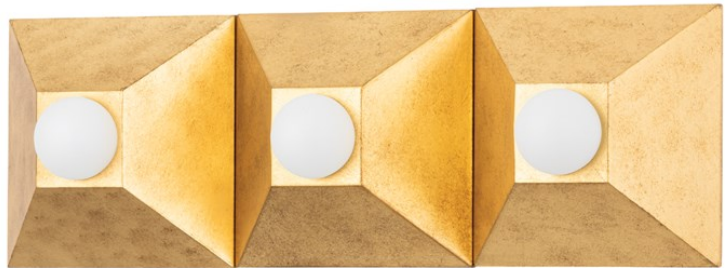

MAX

325-03-VGL

FINISHES

VINTAGE GOLD LEAF (VINTAGE GOLD LEAF)

DIMENSIONS

Height 6.00"

Width/Diameter 18.00"

Minimum Height 0.00"

Maximum Height 0.00"

Canopy/Backplate 0.00"

Hanging Type

Weight 5.00lb

GLASS/SHADES

Material

Attachment

Color