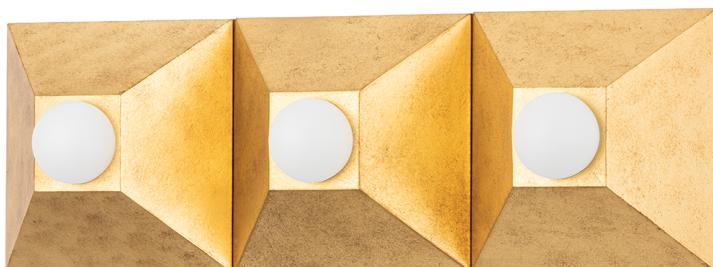

MAX

325-03-VGL

Playing with shapes, Max gives simple geometry maximum style. A series of pyramid bases supporting round globe lights come together to form squares and rectangles. The vintage gold or silver leaf finishes add to the design's overall Hollywood glam feeling. Whether in a flush mount, sconce or bath and vanity, Max adds a chic vibe to any space.

FINISHES

SILVER LEAF (SL)

VINTAGE GOLD LEAF (VGL)

DIMENSIONS

Height: 6"

Width/Diameter: 18"

Canopy/Backplate: 0"

Hanging Type:

Product Weight: 5lb

GLASS

Attachment:

Glass 1:

Glass 2:

LAMPING

Bulb 1

Bulb Included: No