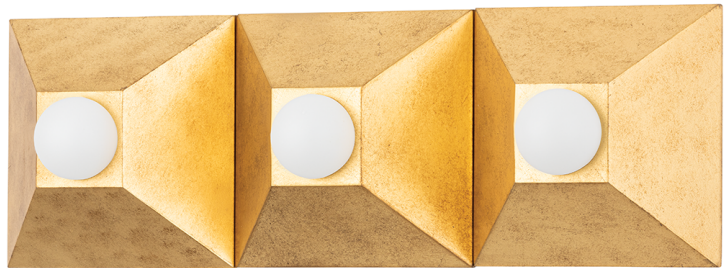

# MAX

325-03-VGL

Playing with shapes, Max gives simple geometry maximum style. A series of pyramid bases supporting round globe lights come together to form squares and rectangles. The vintage gold or silver leaf finishes add to the design's overall Hollywood glam feeling. Whether in a flush mount, sconce or bath and vanity, Max adds a chic vibe to any space.

## FINISHES

SILVER LEAF (SL)  
VINTAGE GOLD LEAF (VGL)

## DIMENSIONS

Height: 6"

Width/Diameter: 18"

Canopy/Backplate: 0"

Hanging Type:

Product Weight: 5lb

## GLASS

Attachment:

Glass 1:

Glass 2: