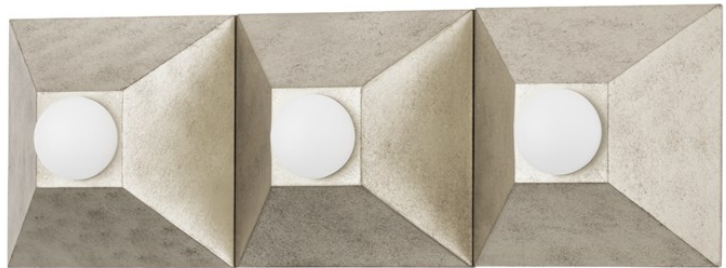

MAX

325-03-SL

FINISHES

SILVER LEAF (SILVER LEAF)

DIMENSIONS

Height 6.00"

Width/Diameter 18.00"

Minimum Height 0.00"

Maximum Height 0.00"

Canopy/Backplate 0.00"

Hanging Type

Weight 5.00lb

GLASS/SHADES

Material

Attachment

Color

LAMPING/ELECTRICAL

Bulb 1

Bulb Included No

Socket Type E12 Candelabra Base

Wattage 8w

Voltage 120

SHIPPING

Carton 1 8" x 8" x 20"