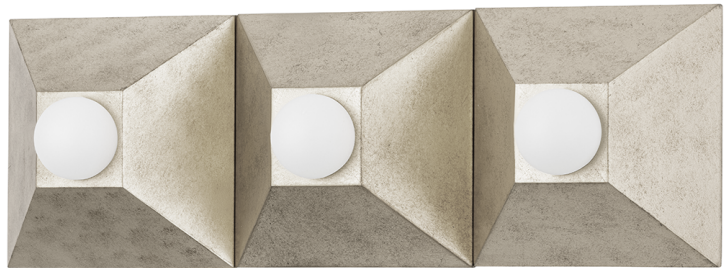

# MAX

325-03-SL

Playing with shapes, Max gives simple geometry maximum style. A series of pyramid bases supporting round globe lights come together to form squares and rectangles. The vintage gold or silver leaf finishes add to the design's overall Hollywood glam feeling. Whether in a flush mount, sconce or bath and vanity, Max adds a chic vibe to any space.

## FINISHES

SILVER LEAF (SL)  
VINTAGE GOLD LEAF (VGL)

## DIMENSIONS

Height: 6"

Width/Diameter: 18"

Canopy/Backplate: 0"

Hanging Type:

Product Weight: 5lb

## GLASS

Attachment:

Glass 1:

Glass 2: