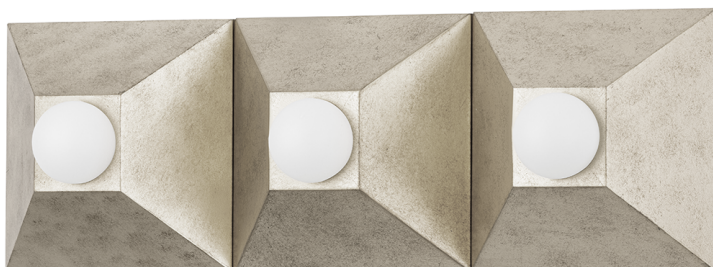

MAX

325-03-SL

Playing with shapes, Max gives simple geometry maximum style. A series of pyramid bases supporting round globe lights come together to form squares and rectangles. The vintage gold or silver leaf finishes add to the design's overall Hollywood glam feeling. Whether in a flush mount, sconce or bath and vanity, Max adds a chic vibe to any space.

FINISHES

SILVER LEAF (SL)

VINTAGE GOLD LEAF (VGL)

DIMENSIONS

Height: 6"

Width/Diameter: 18"

Canopy/Backplate: 0"

Hanging Type:

Product Weight: 5lb

GLASS

Attachment:

Glass 1:

Glass 2:

LAMPING

Bulb 1

Bulb Included: No