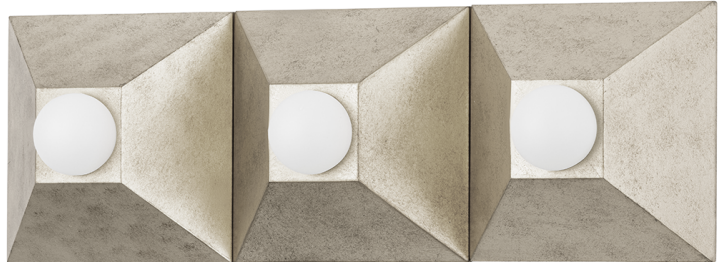

# MAX

325-03-SL

Playing with shapes, Max gives simple geometry maximum style. A series of pyramid bases supporting round globe lights come together to form squares and rectangles. The vintage gold or silver leaf finishes add to the design's overall Hollywood glam feeling. Whether in a flush mount, sconce or bath and vanity, Max adds a chic vibe to any space.

## FINISHES

SILVER LEAF (SL)

VINTAGE GOLD LEAF (VGL)

Coastal Suitable Finish (EPM): No

## DIMENSIONS

Height: 6"

Width/Diameter: 18"

Product Weight: 5lb

Extension: 4.5"

Top to Center: 3"

Canopy/Backplate Shape: Square

Sloped Ceiling Compatible: No

## Shade

Shade 1:

Shade 1 Bottom L/W: 0" / 7.25"

Shade 1 Height: 12"