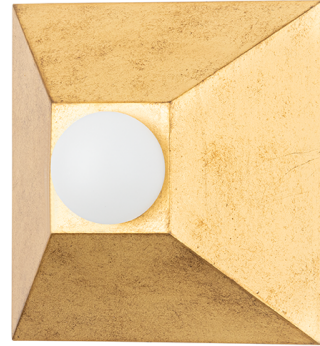

MAX

325-01-VGL

Playing with shapes, Max gives simple geometry maximum style. A series of pyramid bases supporting round globe lights come together to form squares and rectangles. The vintage gold or silver leaf finishes add to the design's overall Hollywood glam feeling. Whether in a flush mount, sconce or bath and vanity, Max adds a chic vibe to any space.

FINISHES

SILVER LEAF (SL)

VINTAGE GOLD LEAF (VGL)

Coastal Suitable Finish (EPM): No

DIMENSIONS

Height: 6"

Width/Diameter: 6"

Product Weight: 3lb

Extension: 4.5"

Top to Center: 3"

Canopy/Backplate Shape: Square

Sloped Ceiling Compatible: No

Living Finish: No

Uplight Only: Yes

Shade

Shade 1:

Shade 1 Bottom L/W: 0" / 9"

Shade 1 Height: 21"

ELECTRICAL

Bulb 1

Bulb Included: No

Socket: E12 Candelabra Base

Bulb Type: G16.5

Max Wattage: 8

Bulb Quantity: 1

Bulb Included: No

Wire Length: 7"

Gem Box Required (2"x3"): No

Dark Sky: No

SHIPPING

Carton 1: 12" x 10" x 8"

Carton 1 Weight: 7lb

Shipping Method: Ground

Country of Origin: PH