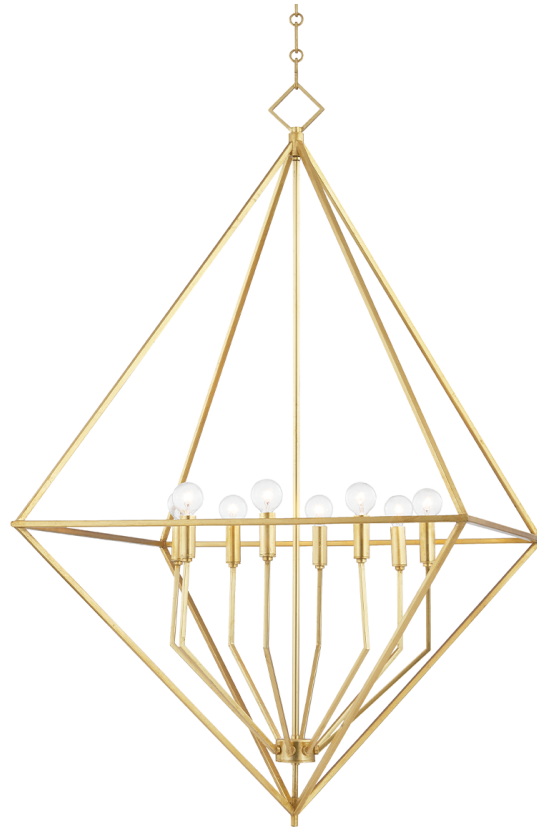

HAINES

3140-GL

FINISHES

AGED IRON (AI)

GOLD LEAF (GL)

Coastal Suitable Finish (EPM): No

DIMENSIONS

Height: 43"

Width/Diameter: 32"

Minimum Height: 46"

Maximum Height: 97"

Product Weight: 20lb

Canopy/Backplate Shape: Square

Sloped Ceiling Compatible: No

Living Finish: No

Uplight Only: No

Shade

ELECTRICAL

Bulb 1

Bulb Included: No

Socket: E12 Candelabra Base

Max Wattage: 60

Bulb Quantity: 6

Bulb Included: No

Wire Length: 120"

Switch Type: N/A

Gem Box Required (2"x3"): No

Dark Sky: No

SHIPPING

Carton 1: 48" x 32" x 32"

Carton 1 Weight: 25lb

Shipping Method: Truck Only